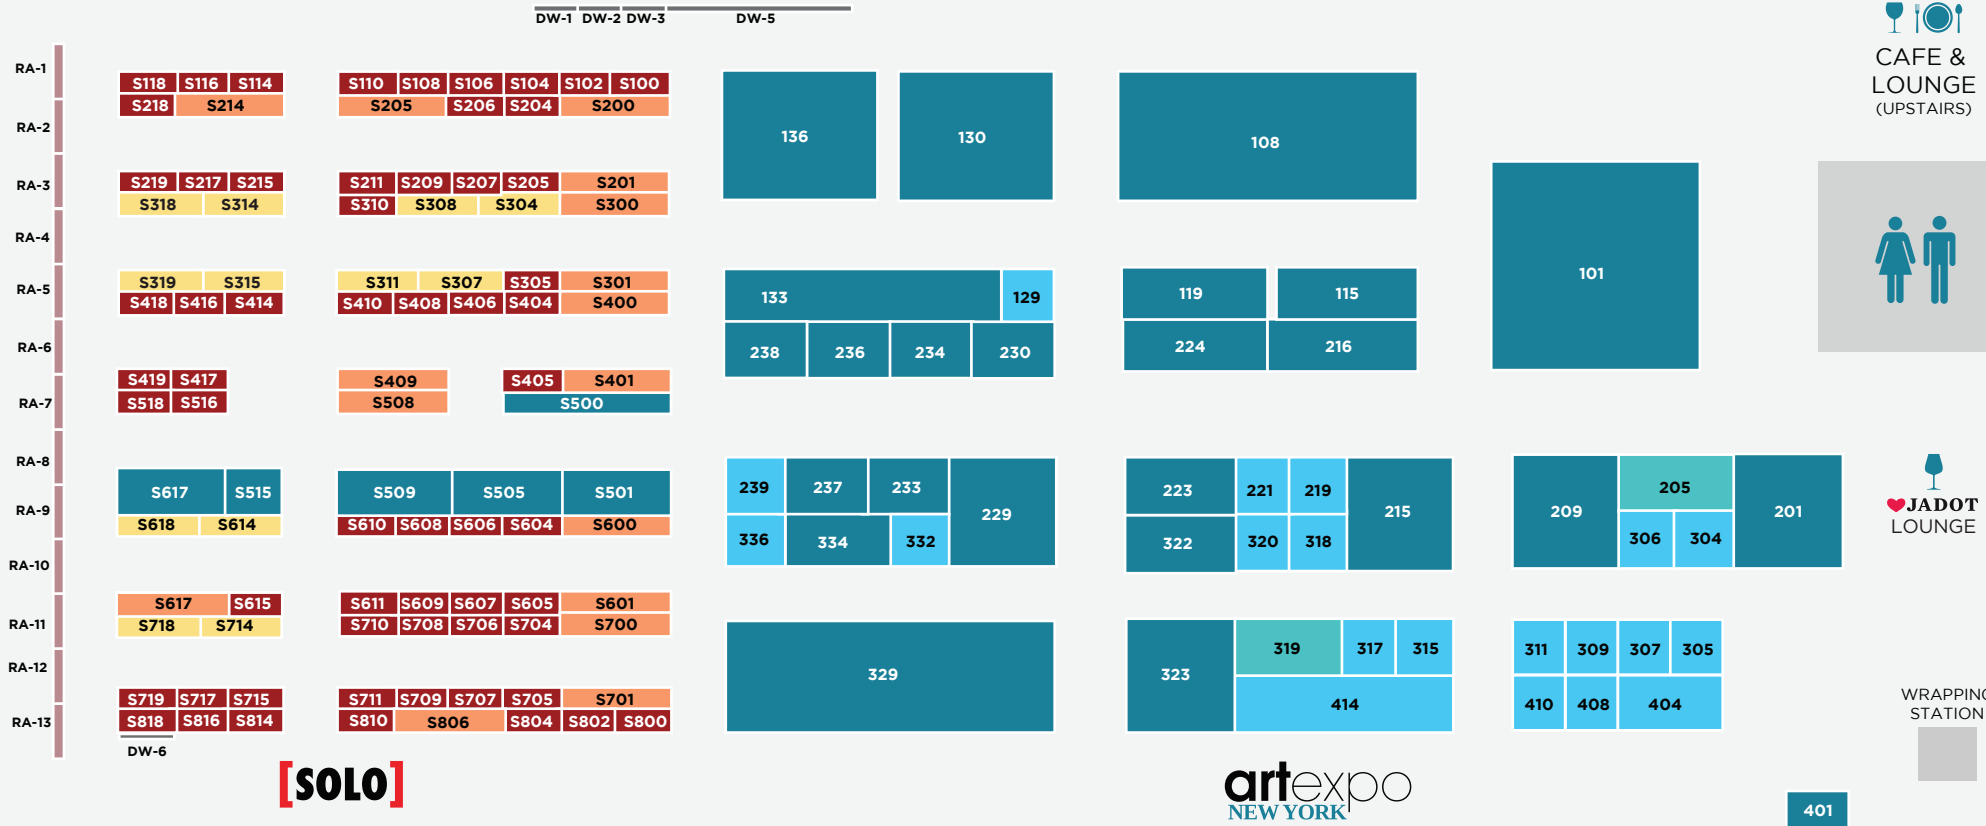

SHOW ENTRANCE

[SOLO] BOOTH SIZE	SQ. FT	PRICE
● 4' X 10'	40	$3,450
● 4' X 15'	60	$5,175
● 4' X 20'	80	$6,695
● 10' RISING ARTIST WALL SPACE		$2,495
CORNER FEE		$195

ARTEXPO	SIZE	PRICE
●	10' X 10'	100 $5,995
●	10' X 15'	150 $8,750
●	10' X 20'	200 $11,500
	CORNER FEE	$795
●	Custom size - inquire about pricing	

PIER 36
299 SOUTH STREET
NEW YORK, NY 10002