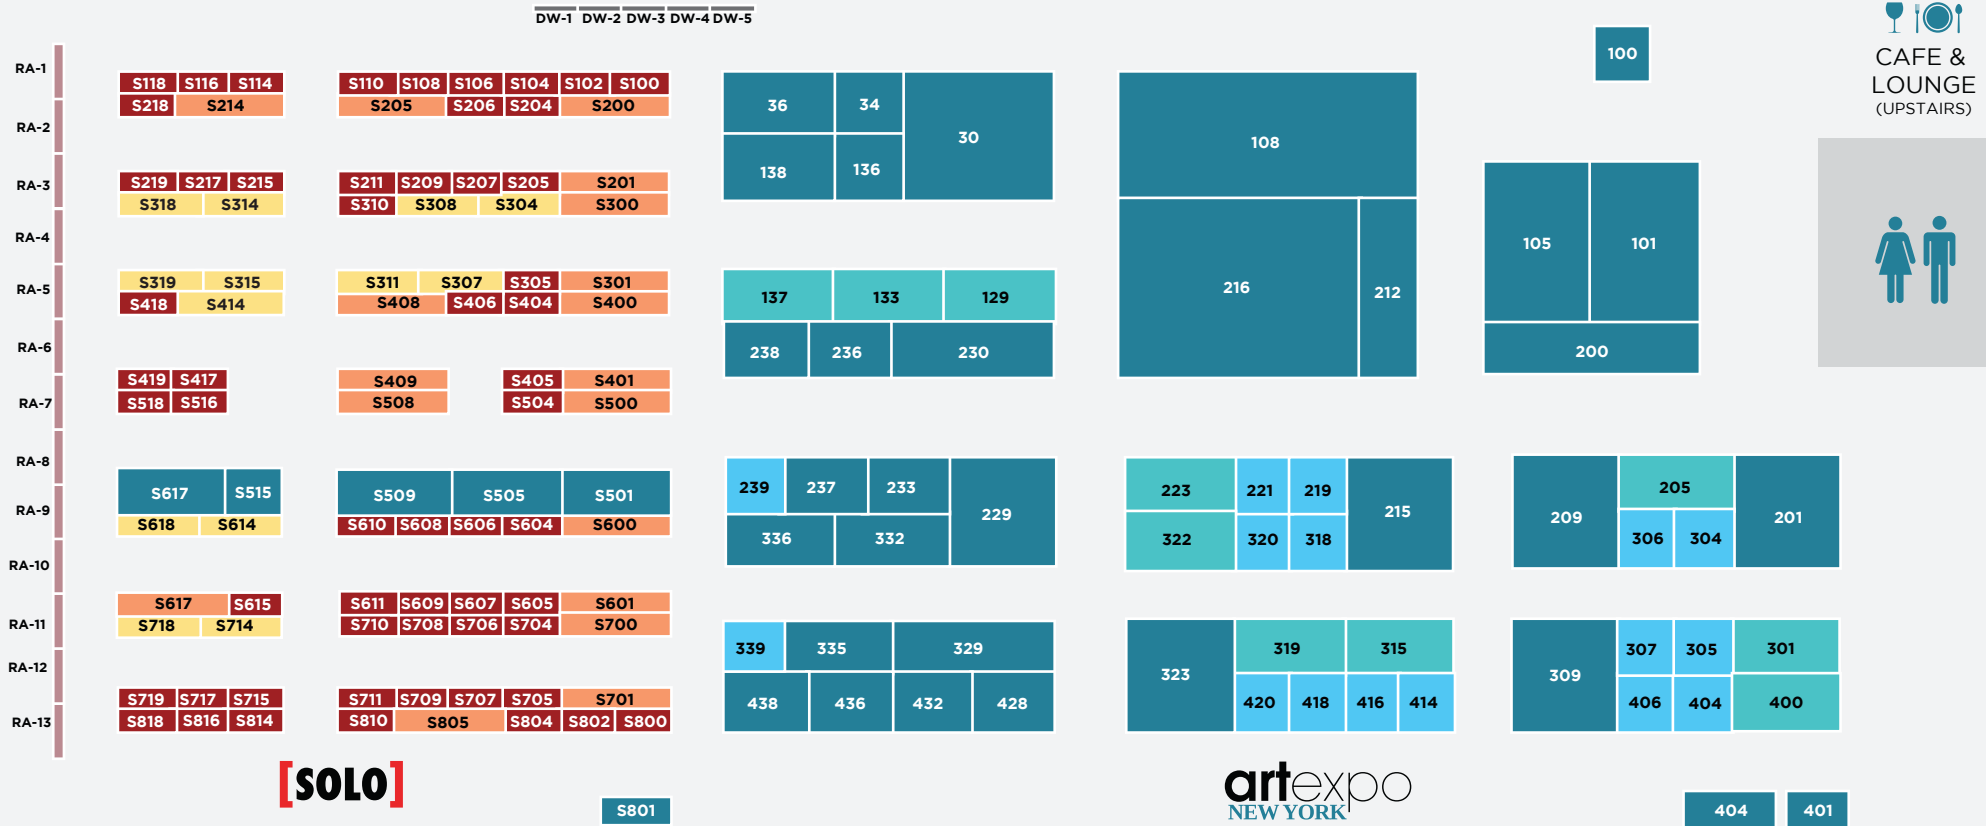

SHOW ENTRANCE

[SOLO] BOOTH SIZE	SQ. FT	PRICE
4' X 10'	40	$3,450
4' X 15'	60	$5,175
4' X 20'	80	$6,695
10' RISING ARTIST WALL SPACE		$2,495
CORNER FEE		$195

ARTEXPO	SIZE	PRICE
10' X 10'	100	$5,995
10' X 15'	150	$8,750
10' X 20'	200	$11,500
CORNER FEE		$795
Custom size - inquire about pricing