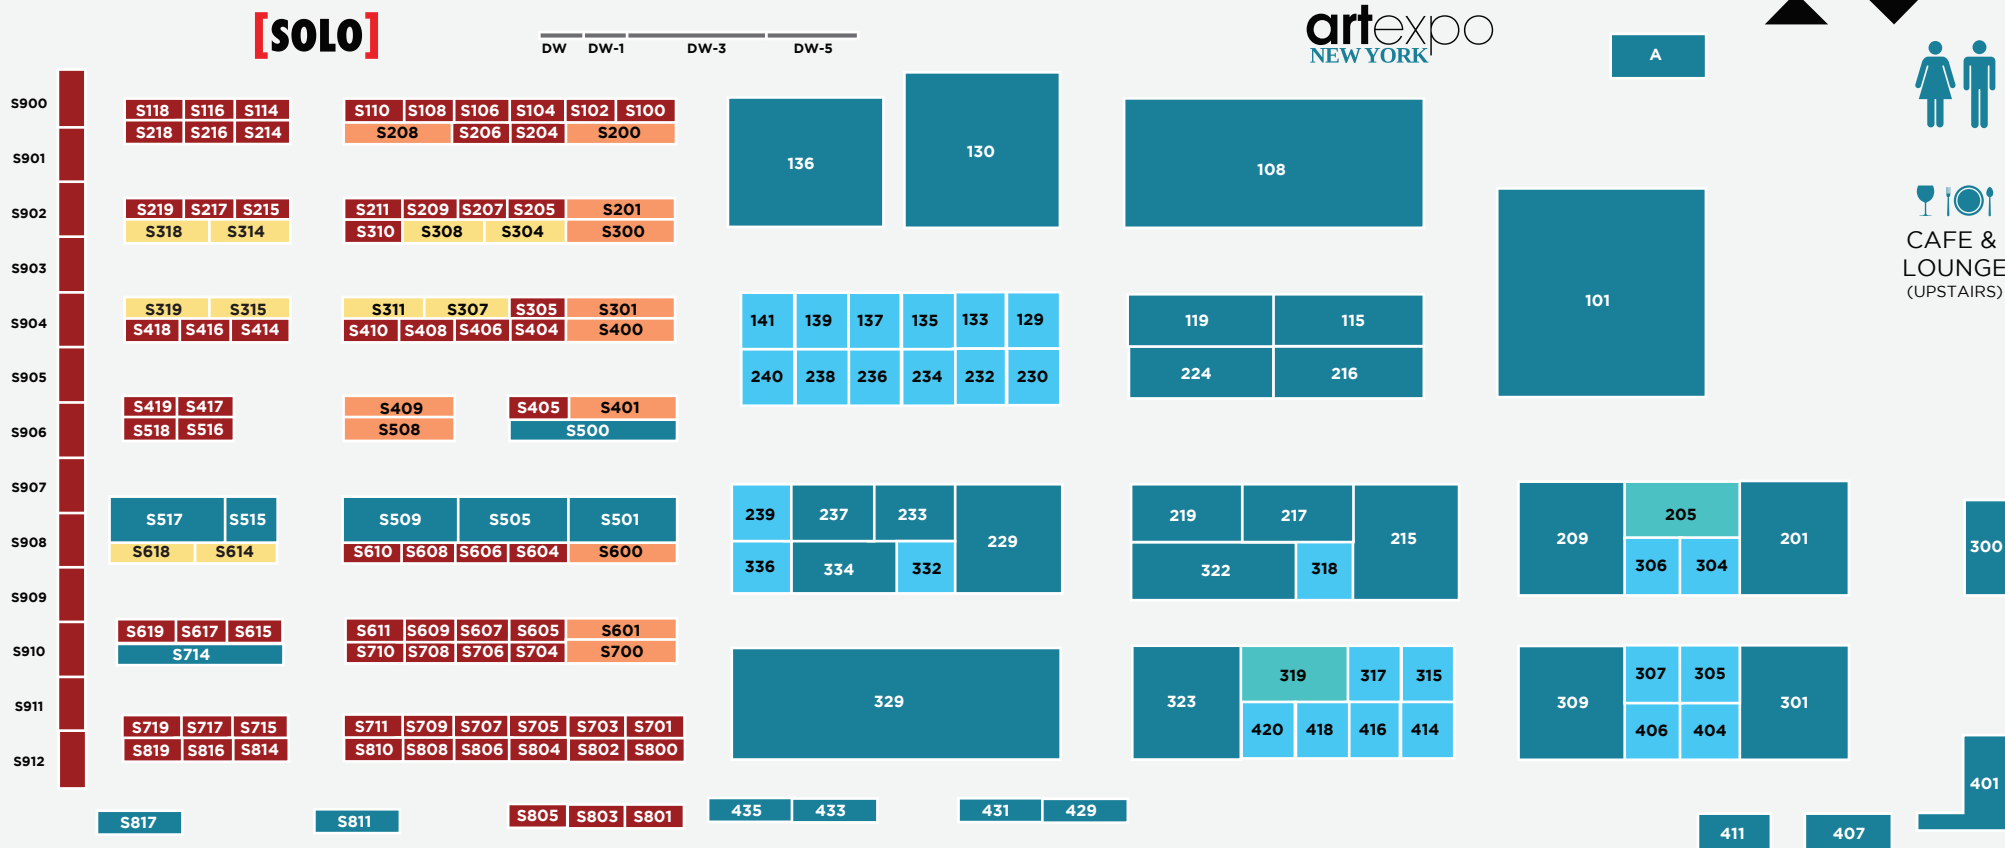

SHOW ENTRANCE

[SOLO] BOOTH SIZE	SQ. FT.	PRICE
4' X 10'	40	$3,450
4' X 15'	60	$5,175
4' X 20'	80	$6,695
CORNER FEE		$195
MARKETING FEE		$495

ARTEXPO	PRICE
10' X 10'	$5,995
10' X 15'	$8,750
10' X 20'	$11,500
CORNER FEE	$795
MARKETING FEE	$495
Custom size - inquire about pricing	

PIER 36
299 SOUTH STREET
NEW YORK, NY 10002