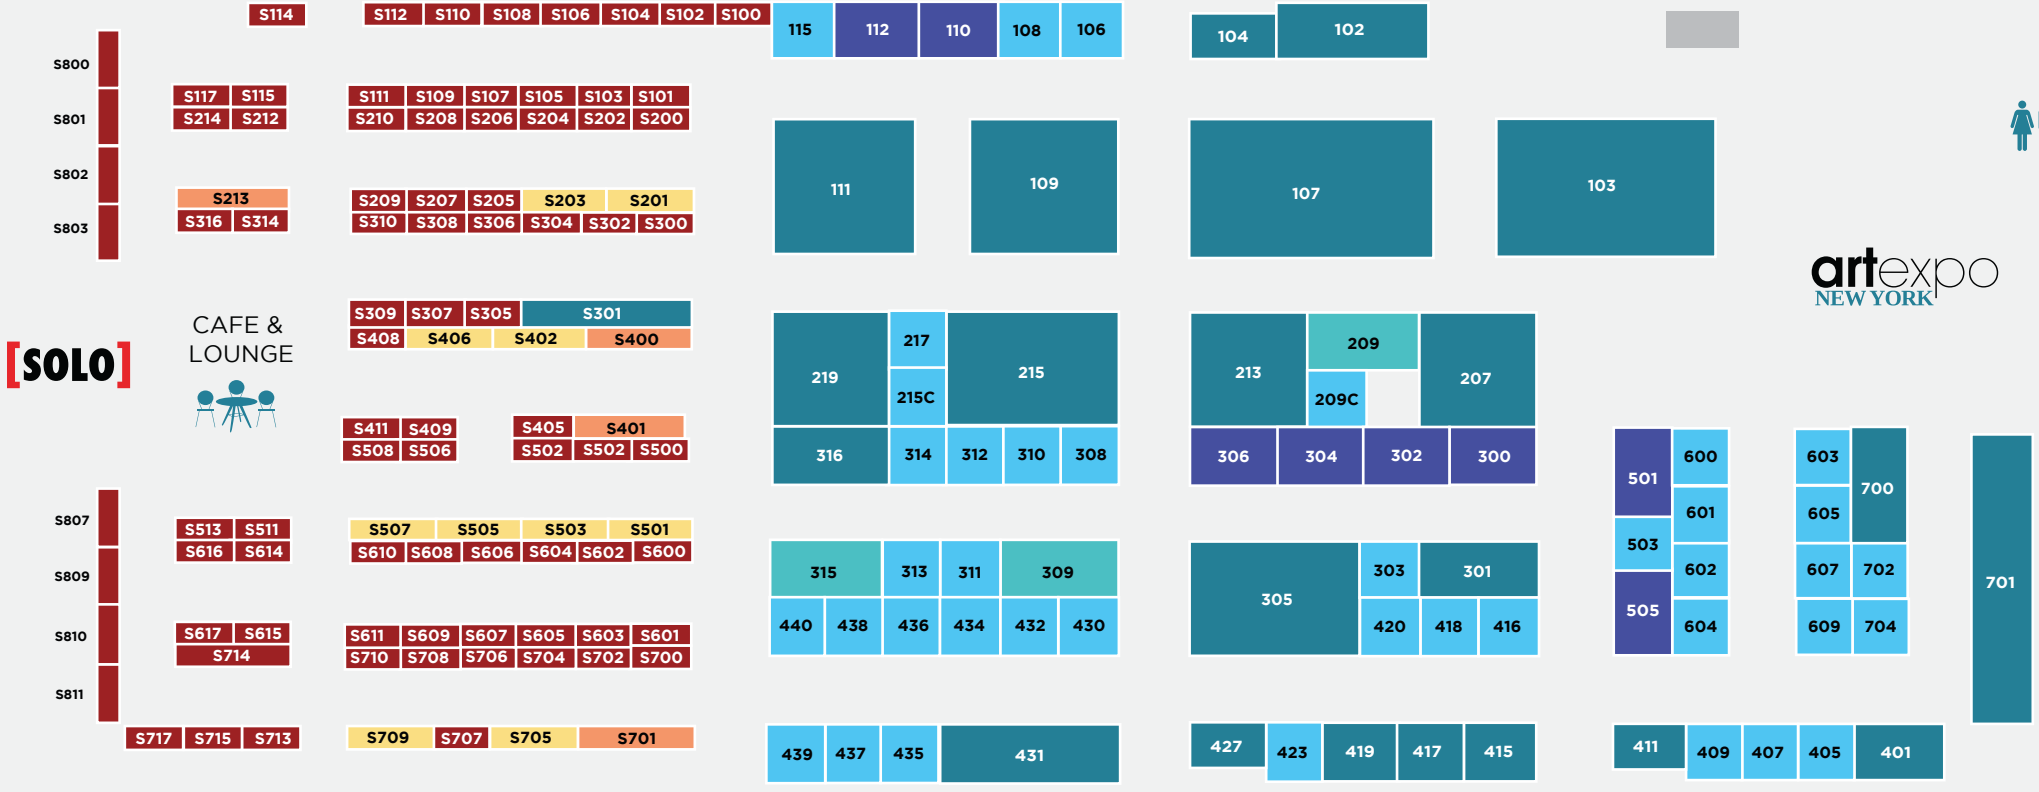

SHOW ENTRANCE

artexpo
NEW YORK

[SOLO] BOOTH SIZE	SQ. FT.	PRICE	COOP AD FEE	TOTAL
4' X 10'	40	\$3,850	+ \$595	= \$4,445
4' X 15'	60	\$5,725	+ \$595	= \$6,320
4' X 20'	80	\$7,395	+ \$595	= \$7,990

BOOTH SIZE	SQ. FT.	PRICE	COOP AD FEE	TOTAL
10' X 10'	100	\$6,695	+ \$595	= \$7,290
10' X 15'	150	\$9,750	+ \$595	= \$10,345
10' X 20'	200	\$12,595	+ \$595	= \$13,190
Custom size - inquire about pricing				

- ADDITIONAL CHARGES**
- Standard Corner Fee for 10' X 10' booths or larger with corner locations — add \$795
 - SOLO Corner Fee for 4' X 10' or larger booths with corner locations — add \$195
 - Coop Ad & Marketing Fee applies to each exhibitor.