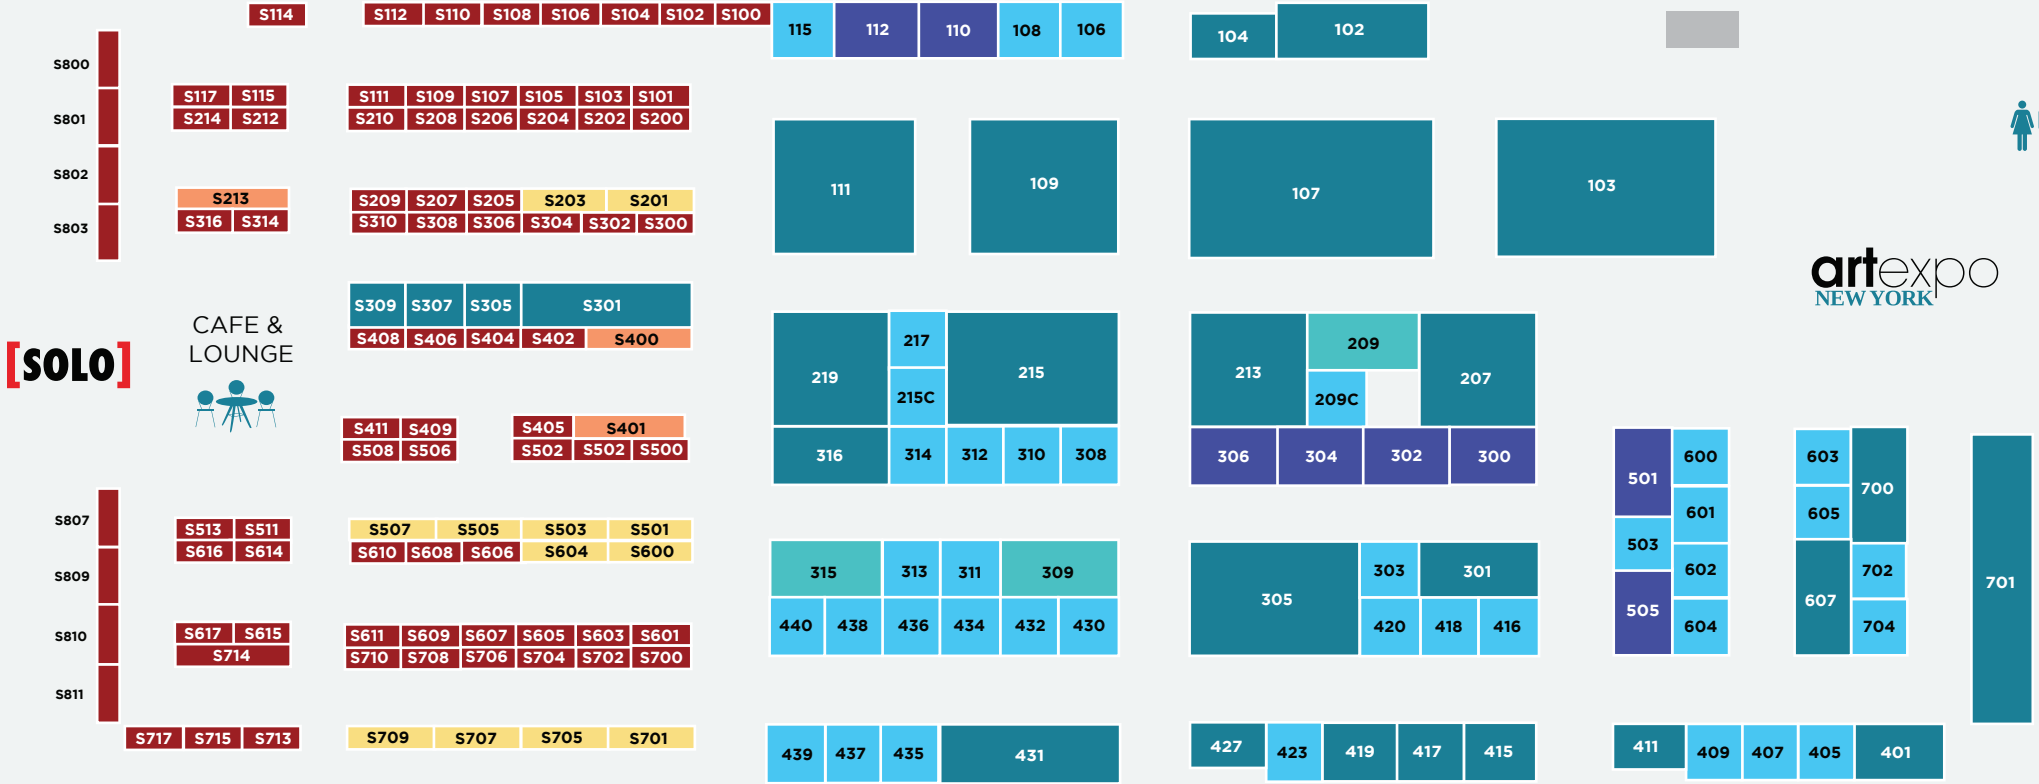

SHOW ENTRANCE

artexpo  
NEW YORK

[SOLO] BOOTH SIZE	SQ FT	PRICE	COOP AD FEE	TOTAL
4' X 10'	40	\$3,850	+ \$495	= \$4,345
4' X 15'	60	\$5,725	+ \$495	= \$6,220
4' X 20'	80	\$7,395	+ \$495	= \$7,890

BOOTH SIZE	SQ FT	PRICE	COOP AD FEE	TOTAL
10' X 10'	100	\$6,695	+ \$495	= \$7,190
10' X 15'	150	\$9,750	+ \$495	= \$10,245
10' X 20'	200	\$12,595	+ \$495	= \$13,090
Custom size - inquire about pricing				

- ADDITIONAL CHARGES**
- Standard Corner Fee for 10' X 10' booths or larger with corner locations — add \$795
  - SOLO Corner Fee for 4' X 10' or larger booths with corner locations — add \$195
  - Coop Ad & Marketing Fee applies to each exhibitor.

Please note: Booth prices shown reflect a 3% cash/check/wire discount. Discount does not apply if choosing to pay through credit card and/or PayPal. Prices effective January 20, 2023.