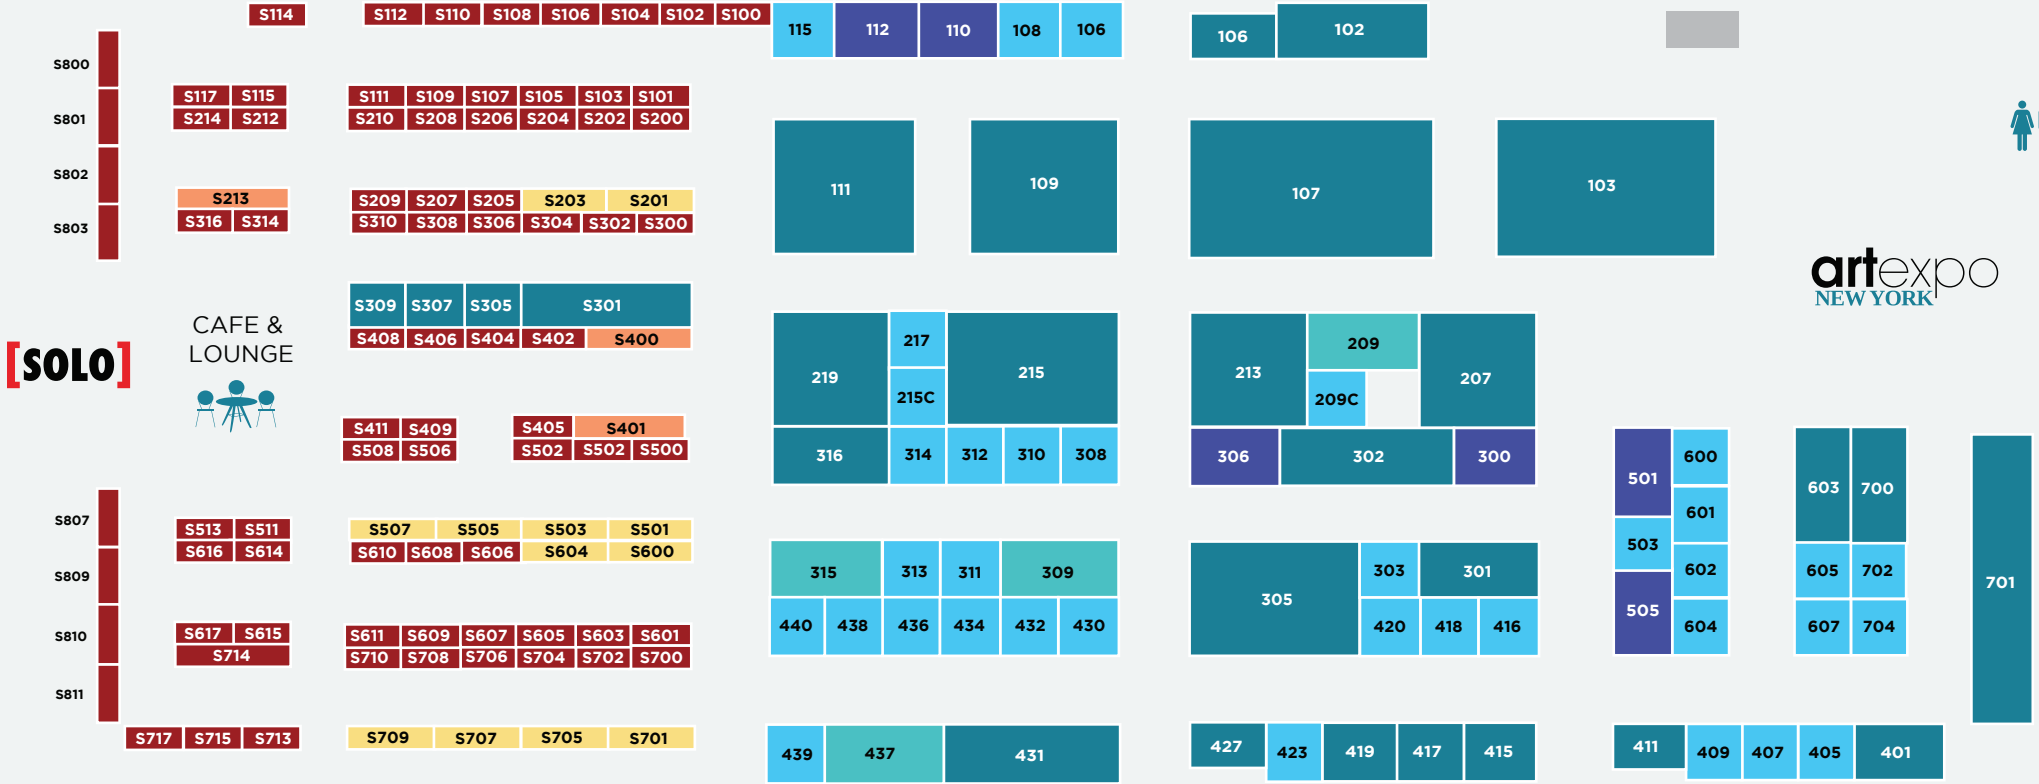

SHOW ENTRANCE

artexpo
NEW YORK

[SOLO]

CAFE & LOUNGE

[SOLO] BOOTH SIZE	SQ FT	PRICE	COOP AD FEE	TOTAL
4' X 10'	40	\$3,850	+ \$495	= \$4,345
4' X 15'	60	\$5,725	+ \$495	= \$6,220
4' X 20'	80	\$7,395	+ \$495	= \$7,890

BOOTH SIZE	SQ FT	PRICE	COOP AD FEE	TOTAL
10' X 10'	100	\$6,695	+ \$495	= \$7,190
10' X 15'	150	\$9,750	+ \$495	= \$10,245
10' X 20'	200	\$12,595	+ \$495	= \$13,090
Custom size - inquire about pricing				

- ADDITIONAL CHARGES**
- Standard Corner Fee for 10' X 10' booths or larger with corner locations — add \$795
 - SOLO Corner Fee for 4' X 10' or larger booths with corner locations — add \$195
 - Coop Ad & Marketing Fee applies to each exhibitor.