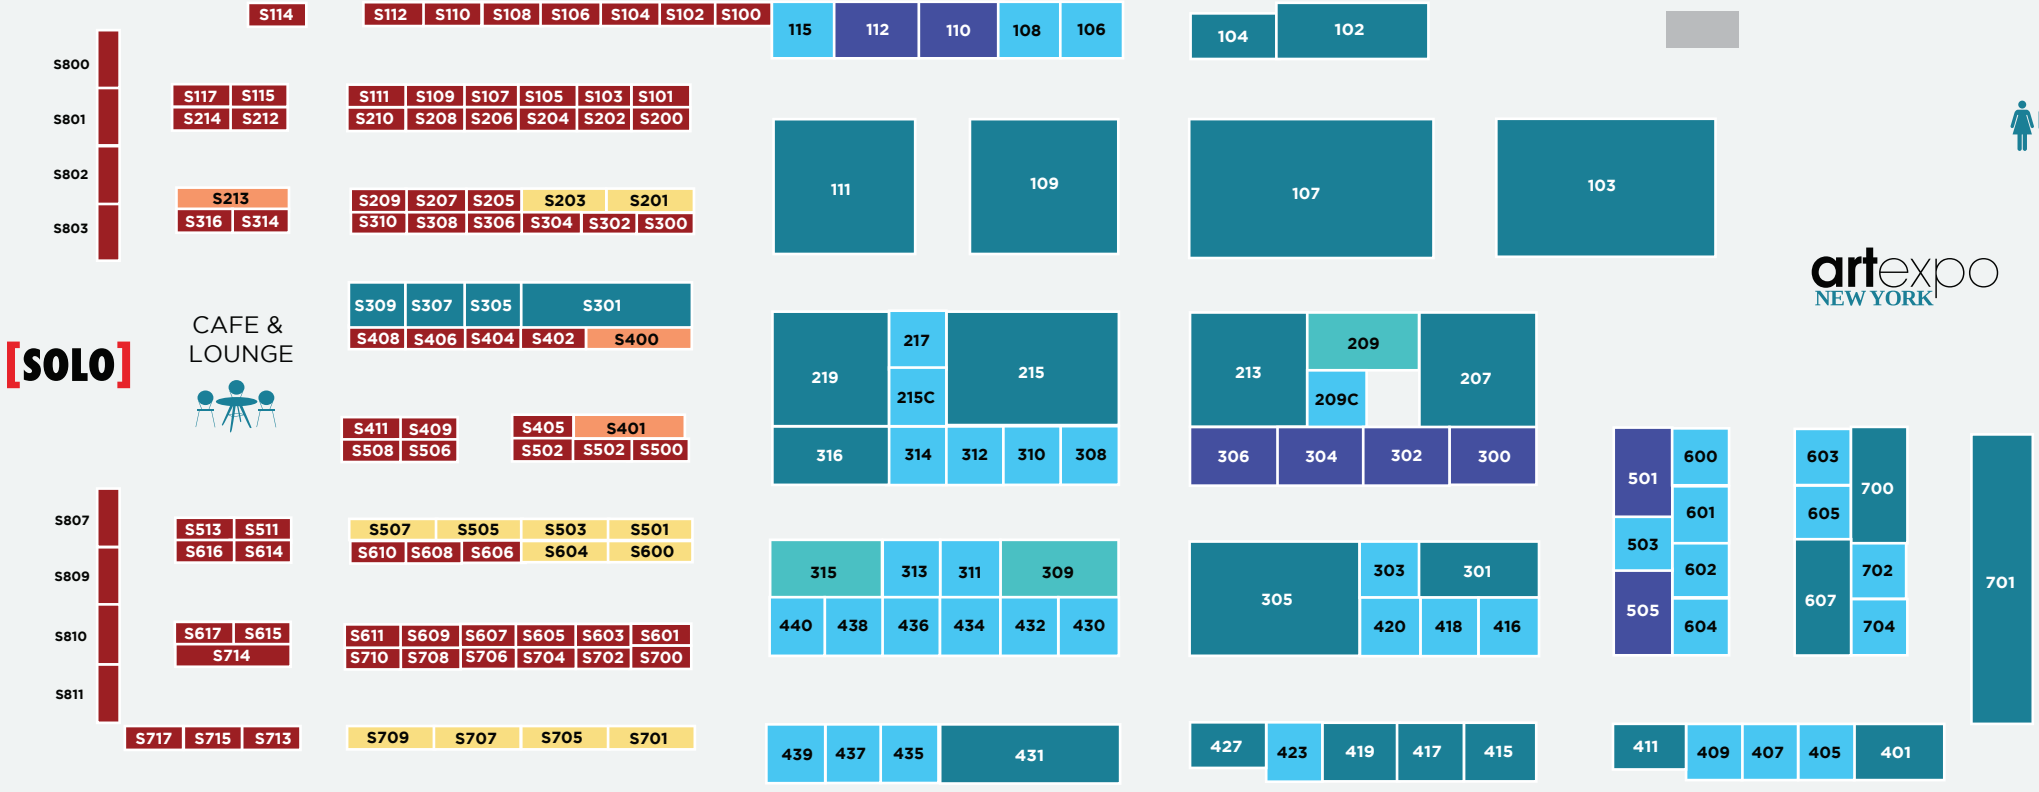

SHOW ENTRANCE

artexpo  
NEW YORK

[SOLO] BOOTH SIZE	SQ FT	PRICE	COOP AD FEE	TOTAL
4' X 10'	40	\$3,850	+ \$595	= \$4,445
4' X 15'	60	\$5,725	+ \$595	= \$6,320
4' X 20'	80	\$7,395	+ \$595	= \$7,990

BOOTH SIZE	SQ FT	PRICE	COOP AD FEE	TOTAL
10' X 10'	100	\$6,695	+ \$595	= \$7,290
10' X 15'	150	\$9,750	+ \$595	= \$10,345
10' X 20'	200	\$12,595	+ \$595	= \$13,190
Custom size - inquire about pricing				

- ADDITIONAL CHARGES**
- Standard Corner Fee for 10' X 10' booths or larger with corner locations — add \$795
  - SOLO Corner Fee for 4' X 10' or larger booths with corner locations — add \$195
  - Coop Ad & Marketing Fee applies to each exhibitor.