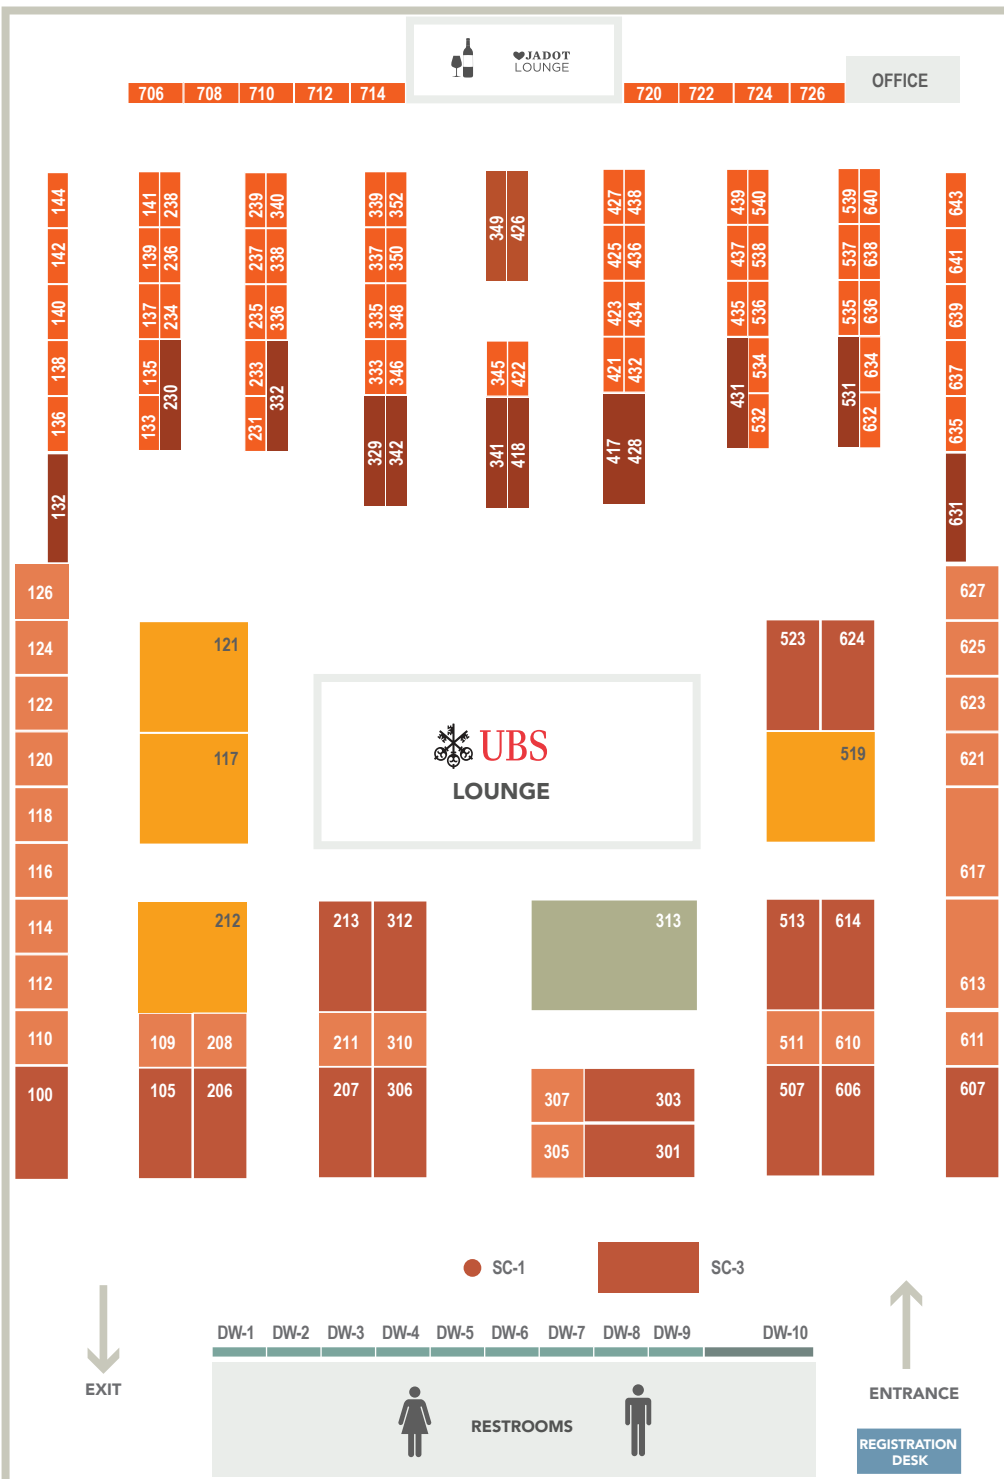

ART SD21

10.1-10.3

CONTEMPORARY ART & DESIGN FAIR

LOCATION

San Diego Convention Center
111 W Harbor Dr., Hall E
San Diego, CA 92101

Presenting Sponsor: **UBS**

Floor plan & pricing are subject to change

BOOTH SIZE	SQ FT	PRICE
10' X 10'	100	$3,995
10' X 20'	200	$7,795
20' X 20'	400	$14,995
20' X 30'	600	$21,995
4' X 20'	80	$3,295
4' X 10'	40	$1,695

CORNER FEES	PRICE
Corners	$500

BOOTH SIZE	SQ FT	PRICE
DISPLAY WALL 10'		$1,695

DW AVAILABLE ONLY TO EXHIBITORS

SCULPTURE SPACES

SCULPTURE PLACEMENT	$995