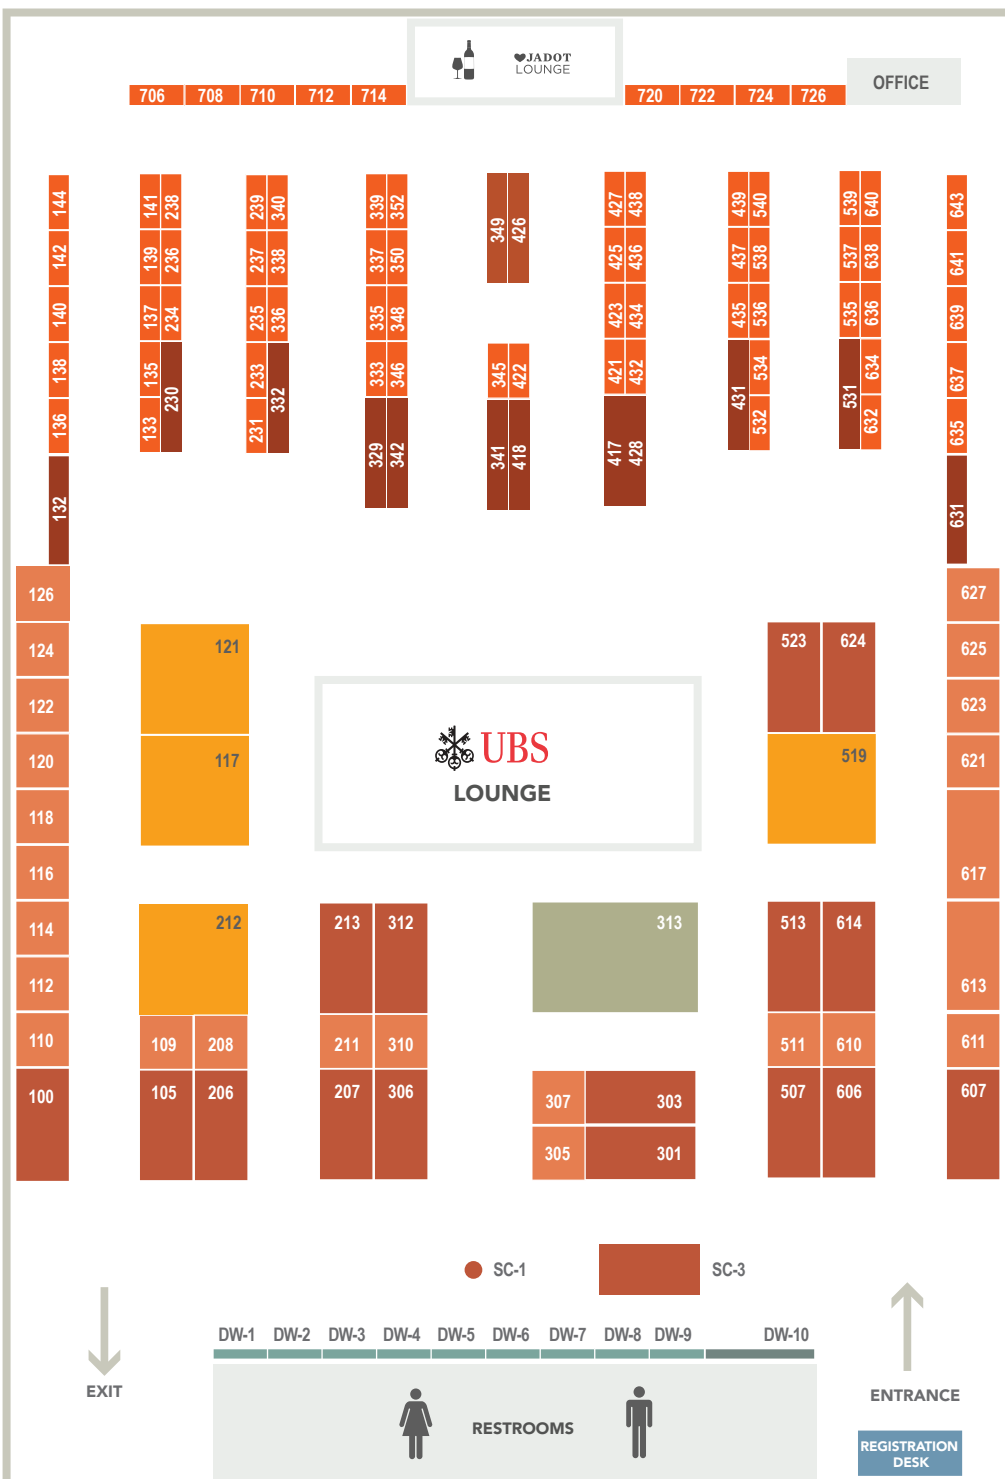

ART SD22

CONTEMPORARY ART & DESIGN FAIR

LOCATION

San Diego Convention Center
111 W Harbor Dr., Hall E
San Diego, CA 92101

Presenting Sponsor: **UBS**

Floor plan & pricing are subject to change

BOOTH SIZE	SQ FT	PRICE
10' X 10'	100	$3,995
10' X 20'	200	$7,795
20' X 20'	400	$14,995
20' X 30'	600	$21,995
4' X 20'	80	$3,295
4' X 10'	40	$1,695

FEES	PRICE
Corners	$795
[SOLO] Corners	$195
Standard Marketing Fee	$495
[SOLO] Marketing Fee	$195

BOOTH SIZE	SQ FT	PRICE
DISPLAY WALL 10'		$1,695

DW AVAILABLE ONLY TO EXHIBITORS

SCULPTURE SPACES

SCULPTURE PLACEMENT	$995