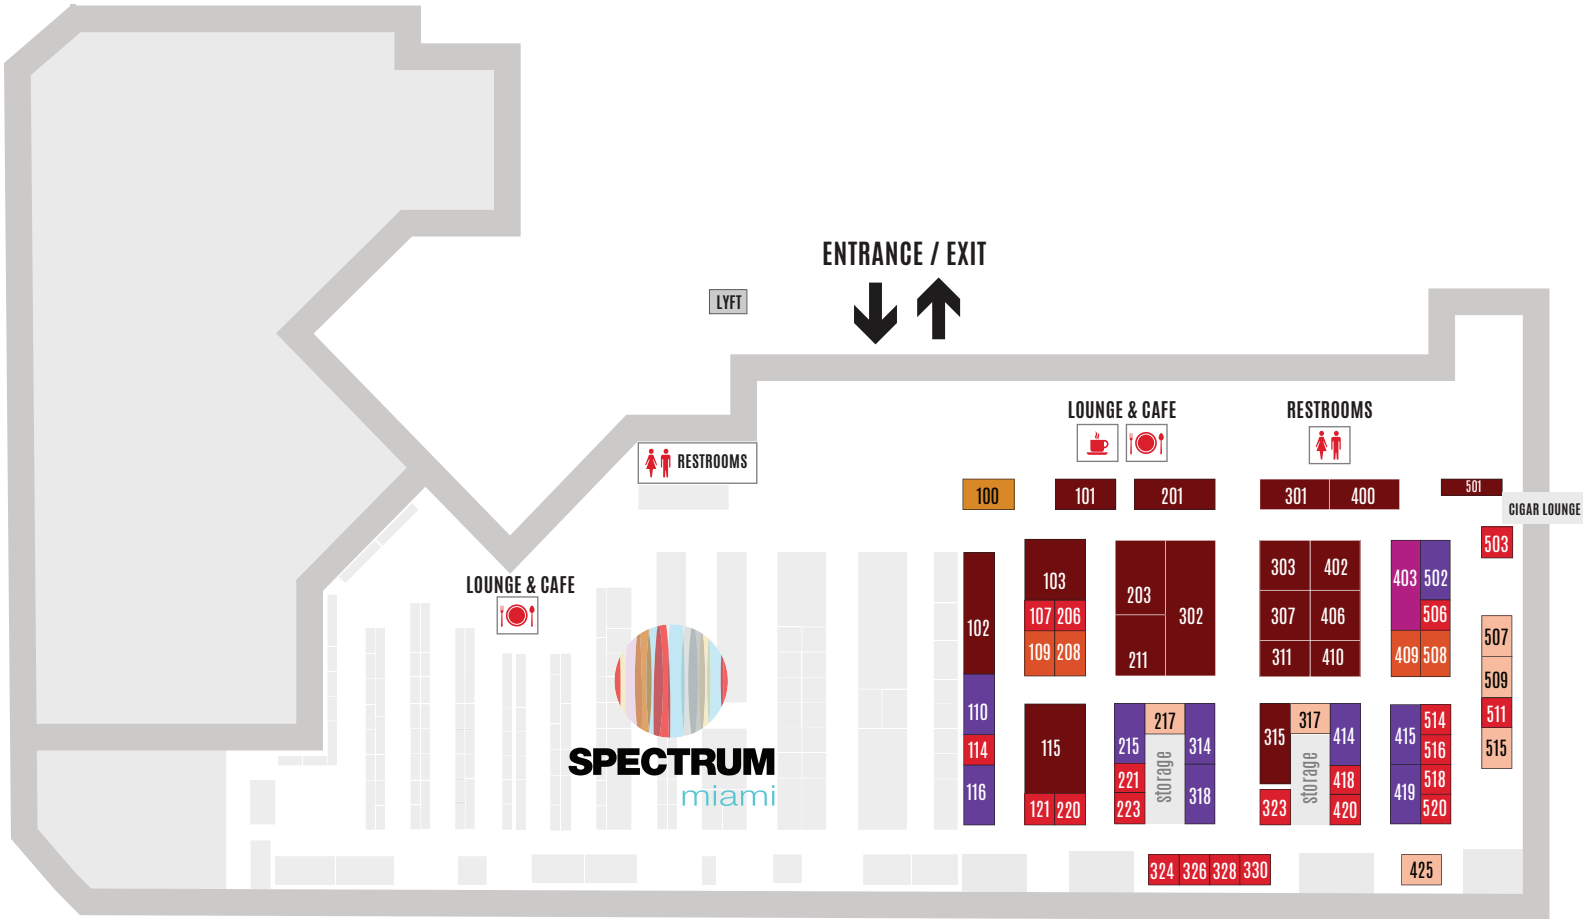

BOOTH SIZE	SQ. FT.	PRICE
12 X 12'	144	$7,995
12 X 14'	168	$8,995
12 X 16'	192	$10,295
12 X 18'	216	$11,295
12 X 20'	240	$12,495
12 X 22'	264	$13,495
12 X 24'	288	$14,495
12 X 36'	432	$21,495
CUSTOM SIZE - INQUIRE ABOUT PRICING		

FEES	
CORNER FEE	$795
MARKETING FEE	$495

LOCATION
Red Dot Miami
Mana Wynwood
2217 NW 5th Avenue @ NW 22nd Street
Miami, FL 33127