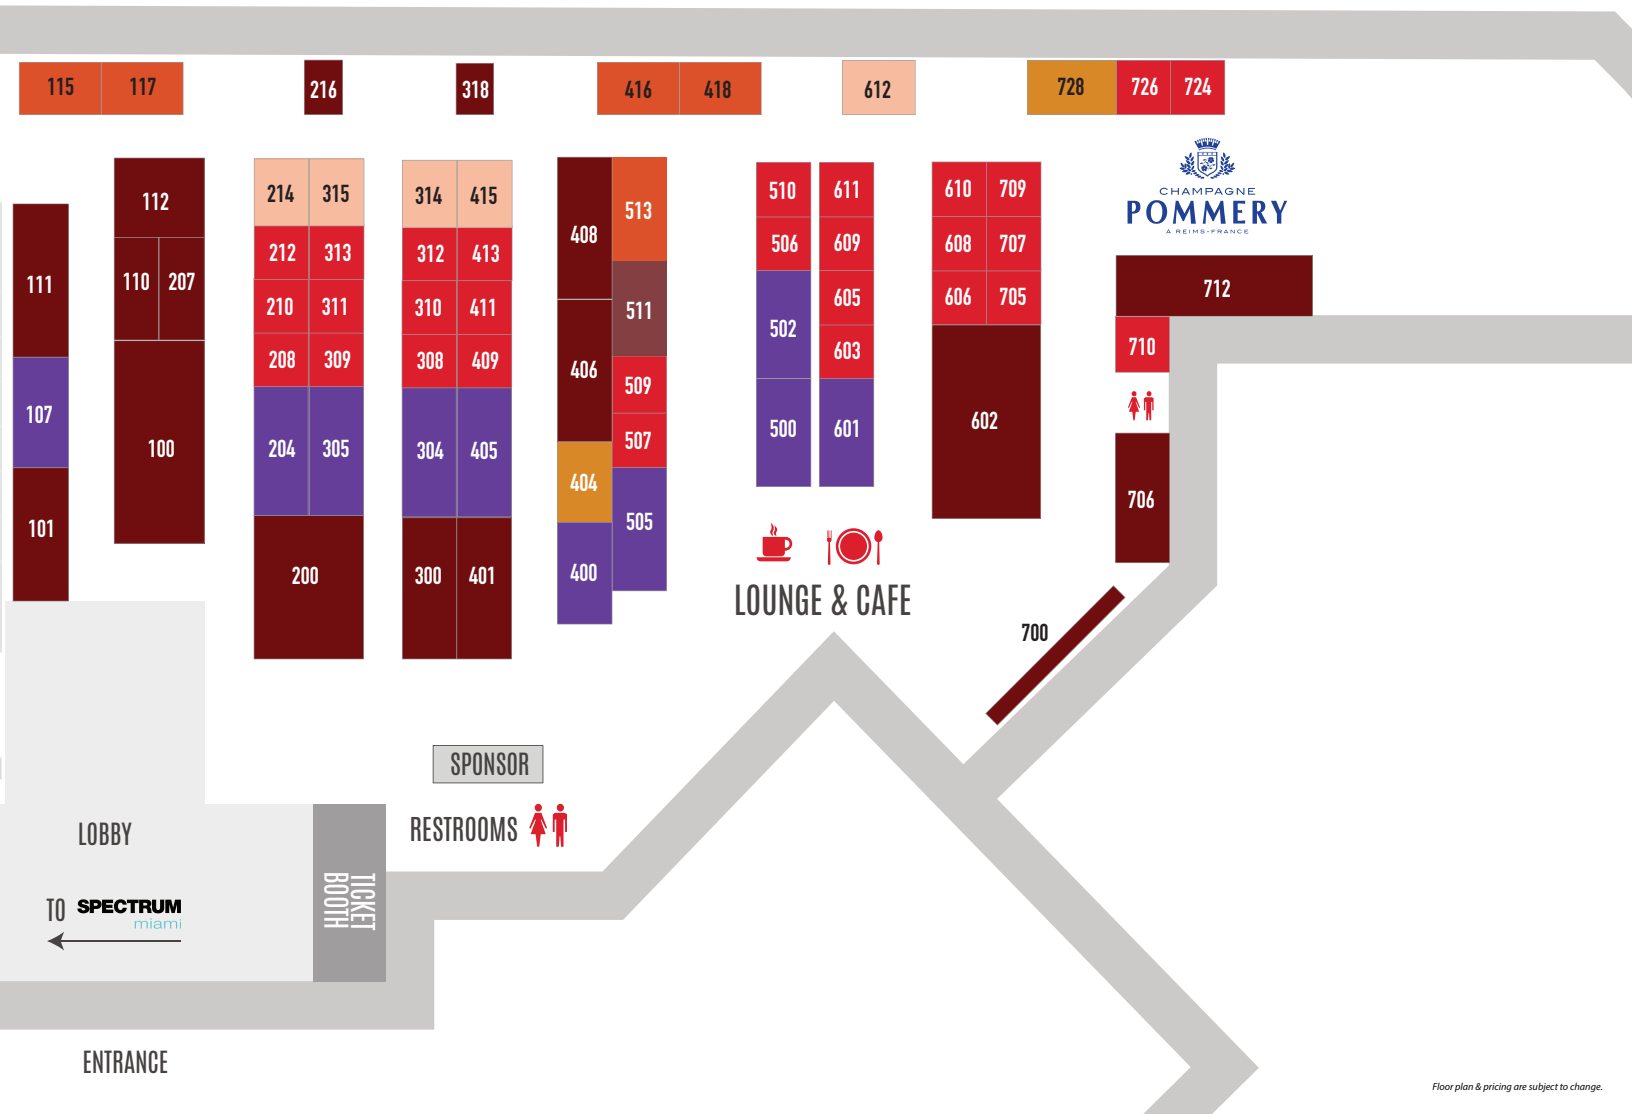

BOOTH SIZE	SQ. FT.	PRICE	COOP AD FEE	TOTAL
12 X 12'	144	$8,895	$495	$9,390
12 X 14'	168	$9,999	$495	$10,494
12 X 16'	192	$11,399	$495	$11,894
12 X 18'	216	$12,625	$495	$13,120
12 X 20'	240	$13,895	$495	$14,390
12 X 22'	264	$14,995	$495	$15,490
12 X 24'	288	$16,095	$495	$16,590
12 X 36'	432	$23,795	$495	$24,290
CUSTOM SIZE - INQUIRE ABOUT PRICING				

FEES	
CORNER FEE	$795

Please note: Booth prices shown reflect a 3% cash/check/wire discount. Discount does not apply if choosing to pay through credit card and/or PayPal. Prices effective January 20, 2022.

LOCATION

Red Dot Miami
Mana Wynwood
2217 NW 5th Avenue @ NW 22nd Street
Miami, FL 33127