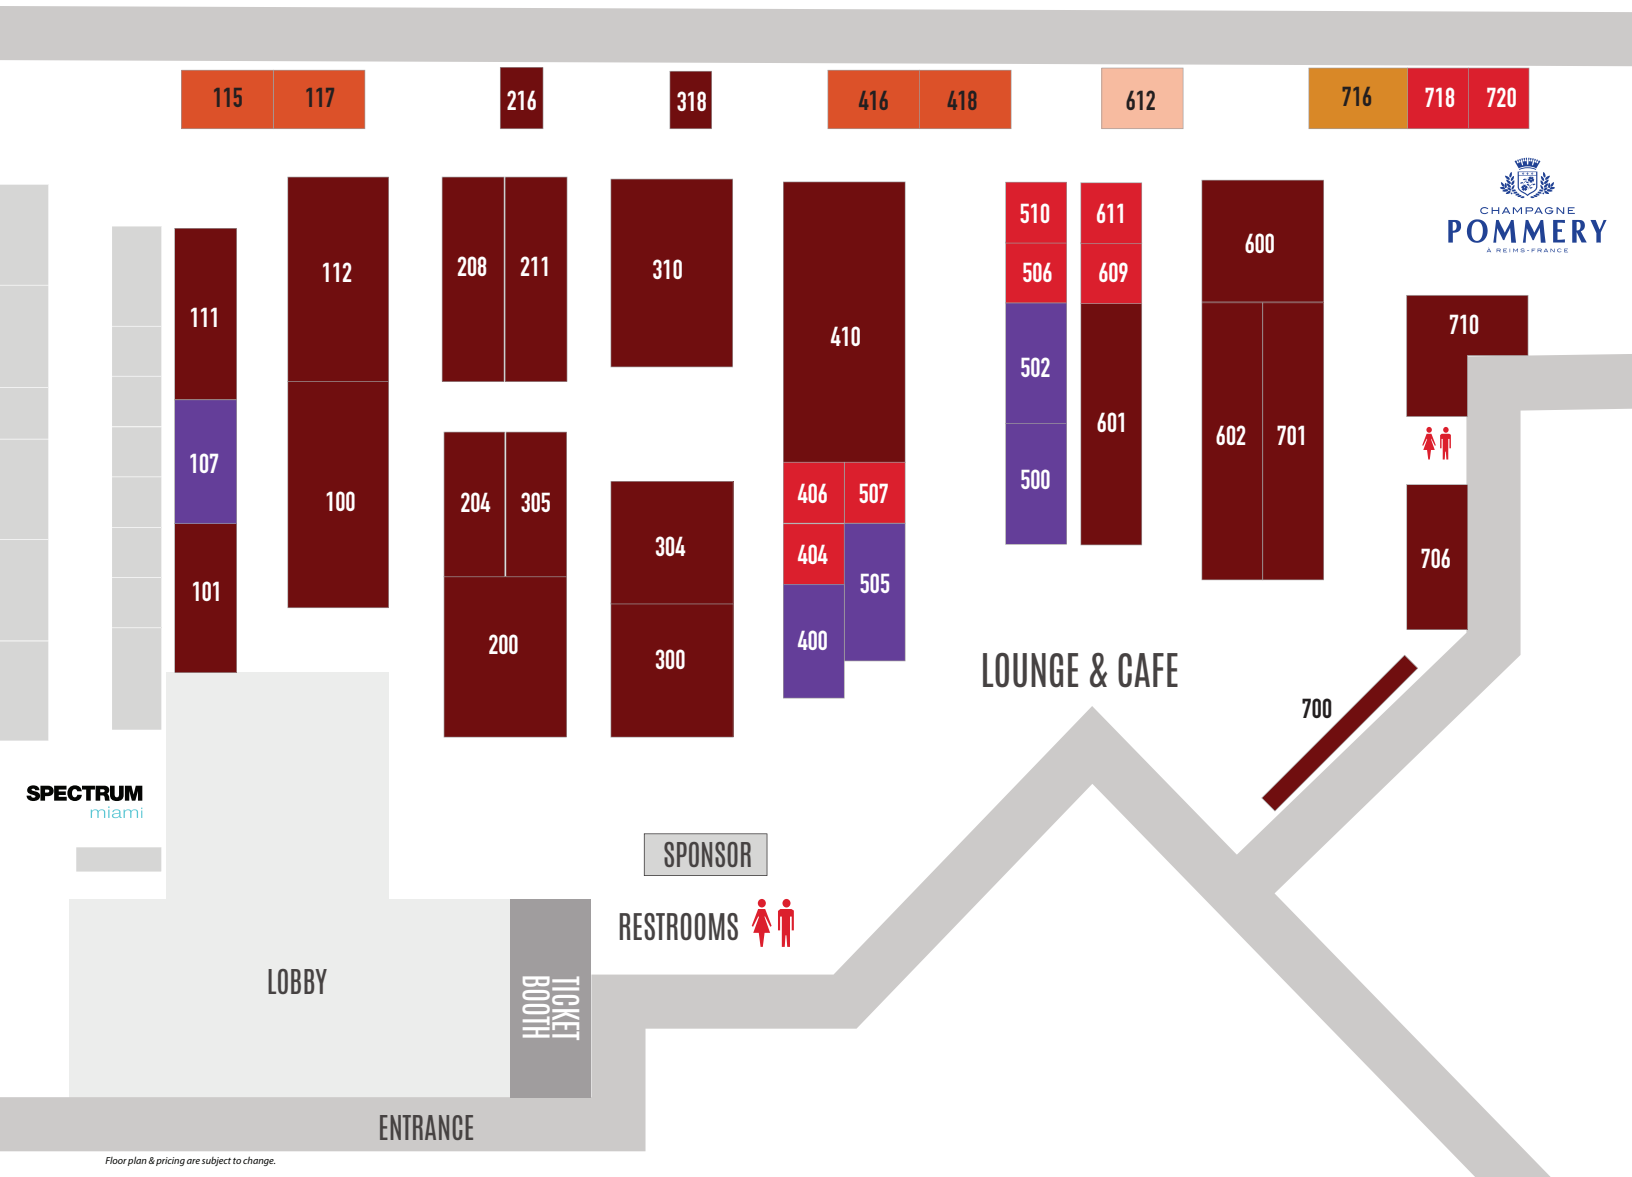

BOOTH SIZE	SQ. FT.	PRICE	COOP AD FEE	TOTAL
12 X 12'	144	$8,495	$495	$8,990
12 X 14'	168	$9,550	$495	$10,045
12 X 16'	192	$10,895	$495	$11,390
12 X 18'	216	$11,995	$495	$12,490
12 X 20'	240	$13,295	$495	$13,790
12 X 22'	264	$14,275	$495	$14,770
12 X 24'	288	$15,325	$495	$15,820
12 X 36'	432	$22,695	$495	$23,190
CUSTOM SIZE - INQUIRE ABOUT PRICING				

FEES	
CORNER FEE	$795

Please note: Booth prices shown reflect a 3% cash/check/wire discount. Discount does not apply if choosing to pay through credit card and/or PayPal. Prices effective January 20, 2022.

LOCATION

Red Dot Miami
Mana Wynwood
2217 NW 5th Avenue @ NW 22nd Street
Miami, FL 33127