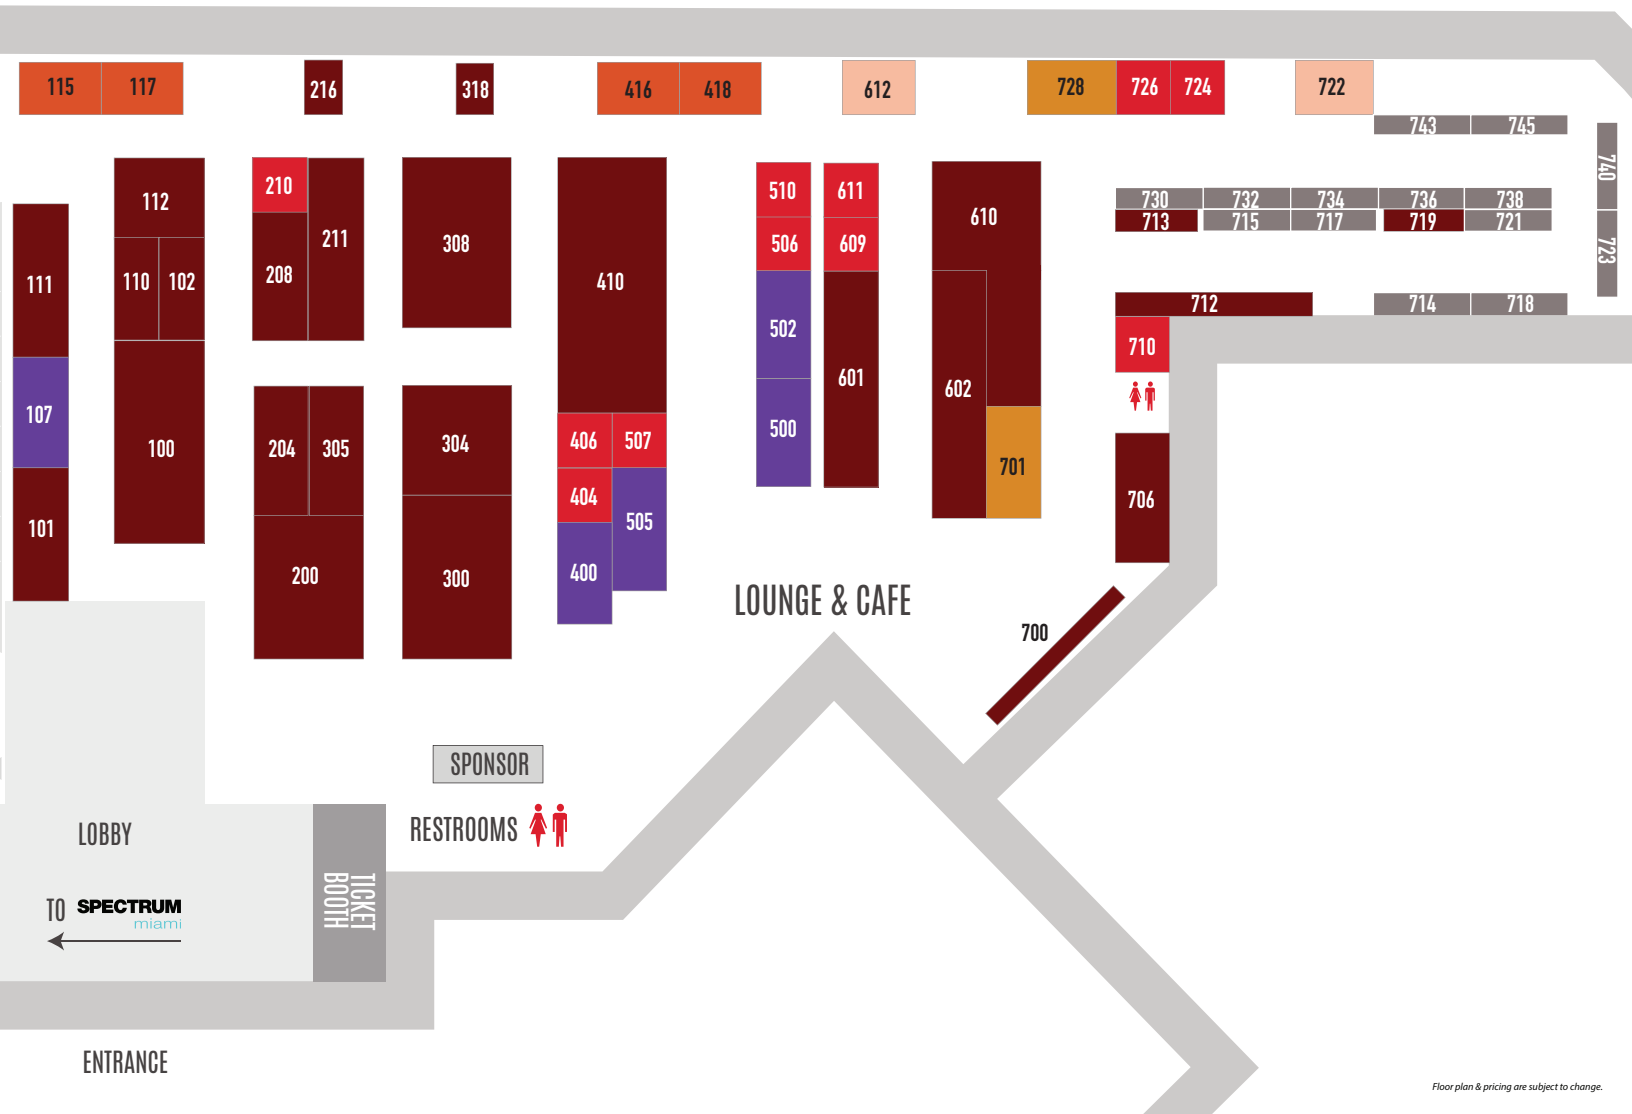

BOOTH SIZE	SQ. FT.	PRICE	COOP AD FEE	TOTAL
4 X 20'	80	$6,295	$495	$6,790
12 X 12'	144	$8,495	$495	$8,990
12 X 14'	168	$9,550	$495	$10,045
12 X 16'	192	$10,895	$495	$11,390
12 X 18'	216	$11,995	$495	$12,490
12 X 20'	240	$13,295	$495	$13,790
12 X 22'	264	$14,275	$495	$14,770
12 X 24'	288	$15,325	$495	$15,820
12 X 36'	432	$22,695	$495	$23,190
CUSTOM SIZE - INQUIRE ABOUT PRICING				

FEES	
CORNER FEE	$795

Please note: Booth prices shown reflect a 3% cash/check/wire discount. Discount does not apply if choosing to pay through credit card and/or PayPal. Prices effective January 20, 2022.

LOCATION

Red Dot Miami
Mana Wynwood
2217 NW 5th Avenue @ NW 22nd Street
Miami, FL 33127