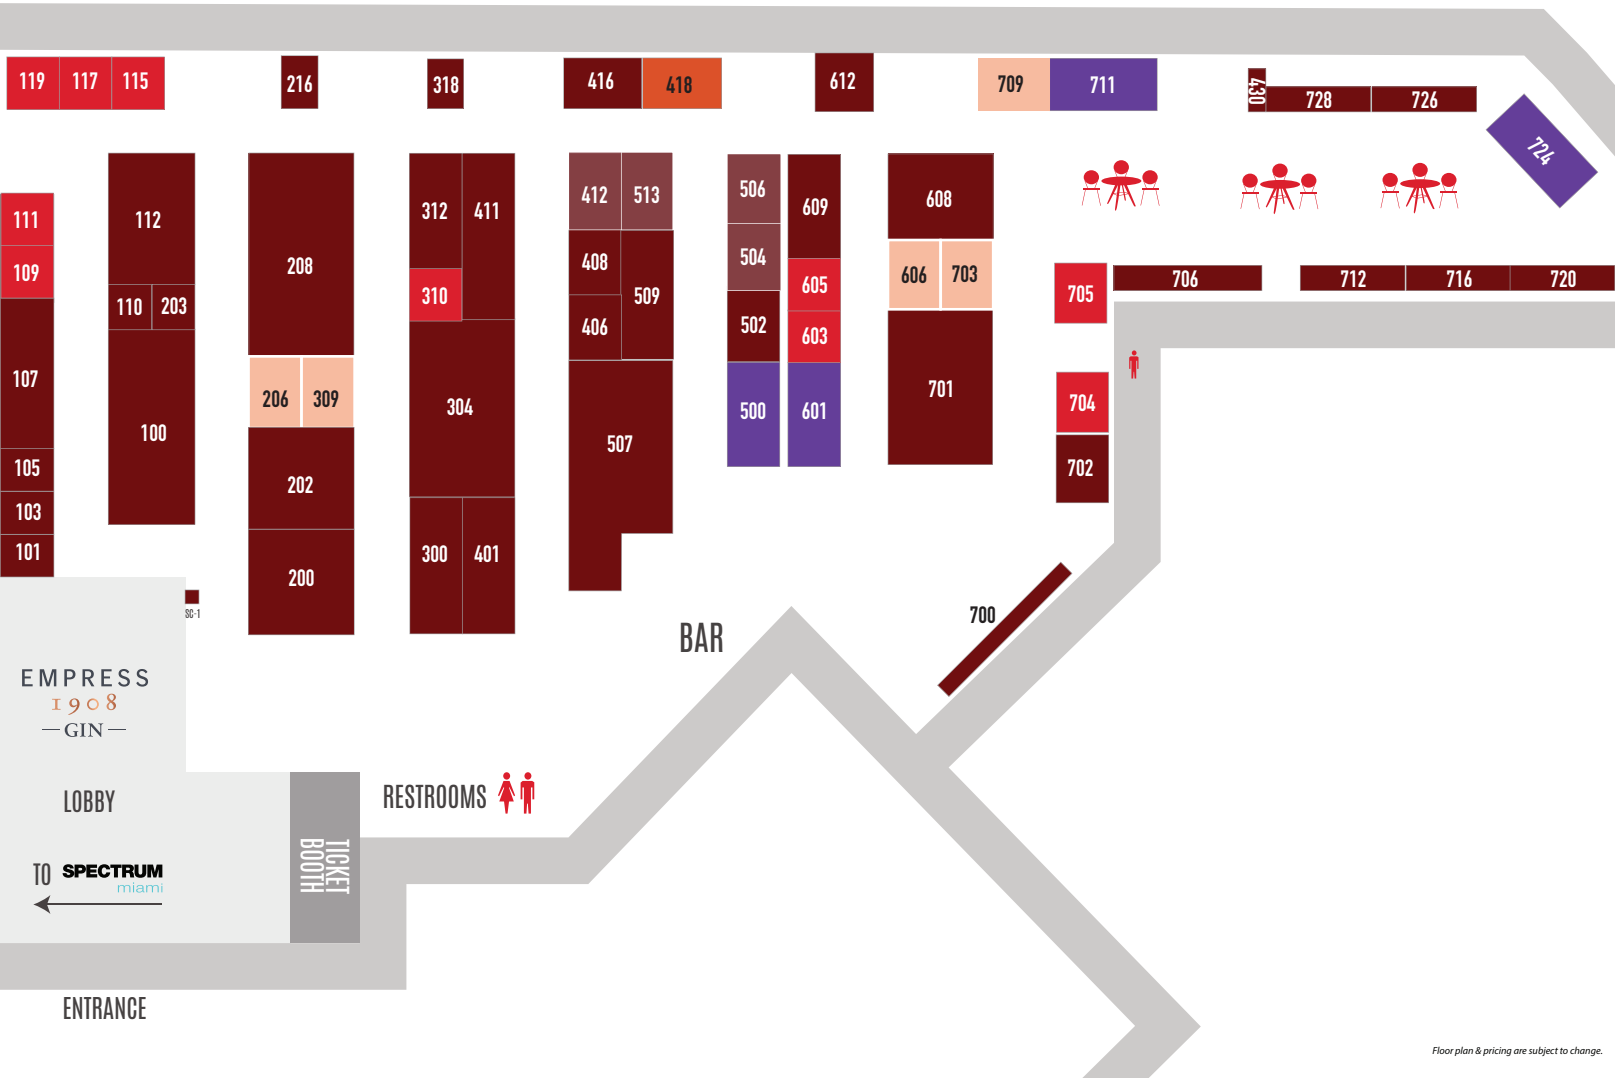

BOOTH SIZE	SQ. FT.	PRICE	COOP AD FEE	TOTAL
12 X 12'	144	$8,895	$495	$9,390
12 X 14'	168	$9,999	$495	$10,494
12 X 16'	192	$11,399	$495	$11,894
12 X 18'	216	$12,625	$495	$13,120
12 X 20'	240	$13,895	$495	$14,390
12 X 22'	264	$14,995	$495	$15,490
12 X 24'	288	$16,095	$495	$16,590
12 X 36'	432	$23,795	$495	$24,290
CUSTOM SIZE - INQUIRE ABOUT PRICING				

ADDITIONAL CHARGES

- Standard Corner Fee for 10' X 10' booths or larger with corner locations — add $795
- Coop Ad & Marketing Fee applies to each exhibitor.

Please note: Booth prices shown reflect a 3% cash/check/wire discount. Discount does not apply if choosing to pay through credit card and/or PayPal. Prices effective January 20, 2022.

LOCATION

Red Dot Miami
Mana Wynwood
2217 NW 5th Avenue @ NW 22nd Street
Miami, FL 33127