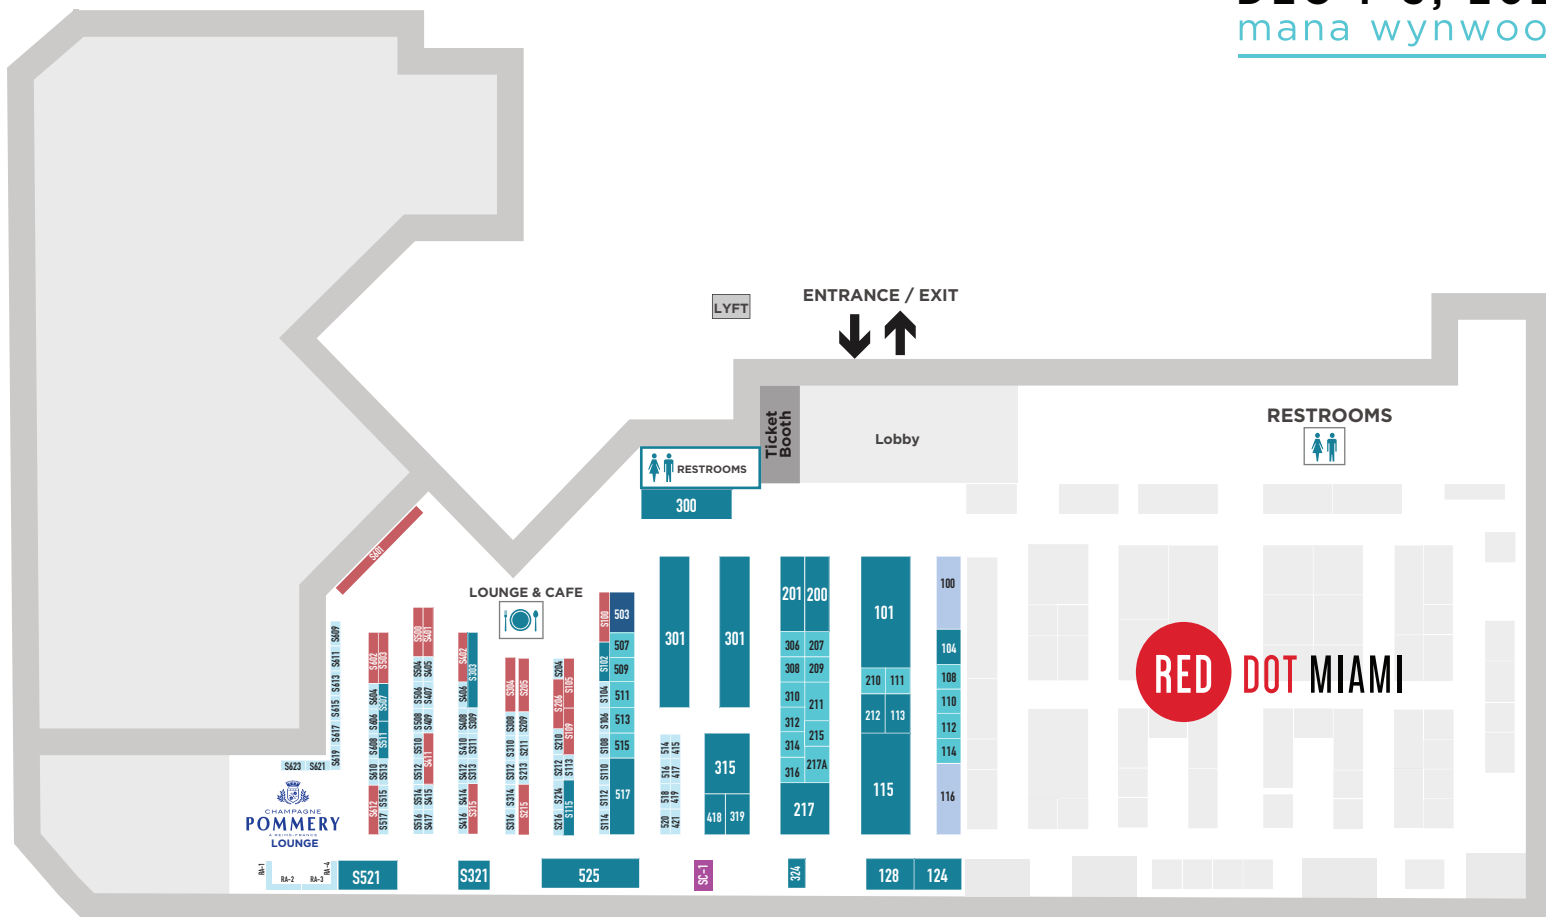

SPECTRUM

miami

DEC 1-5, 2021
mana wynwood

[SOLO] PROJECT BOOTH SIZE	SQ FT	PRICE
10' WALL		\$2,495
4X10'	40	\$2,995
4X20'	80	\$5,895

FEES	
[SOLO] CORNER FEE	\$195
STANDARD CORNER FEE	\$795
STANDARD MARKETING FEE	\$495

BOOTH SIZE	SQ FT	PRICE
8X10'	80	\$5,895
10X10'	100	\$6,095
10X16'	160	\$9,595
10X20'	200	\$11,995
10X22'	220	\$12,995
CUSTOM SIZE - INQUIRE ABOUT PRICING		

SCULPTURE SPACE	
FEATURED PLACEMENT	\$2,500
DISCRETIONARY PLACEMENT	\$1,500

Please Note: Booth prices shown reflect a 3% cash/check/wire discount. Discount does not apply if choosing to pay through credit card and/or PayPal.

LOCATION
Spectrum Miami
Mana Wynwood
2217 NW 5th Avenue @ NW 22nd Street
Miami, FL 33127