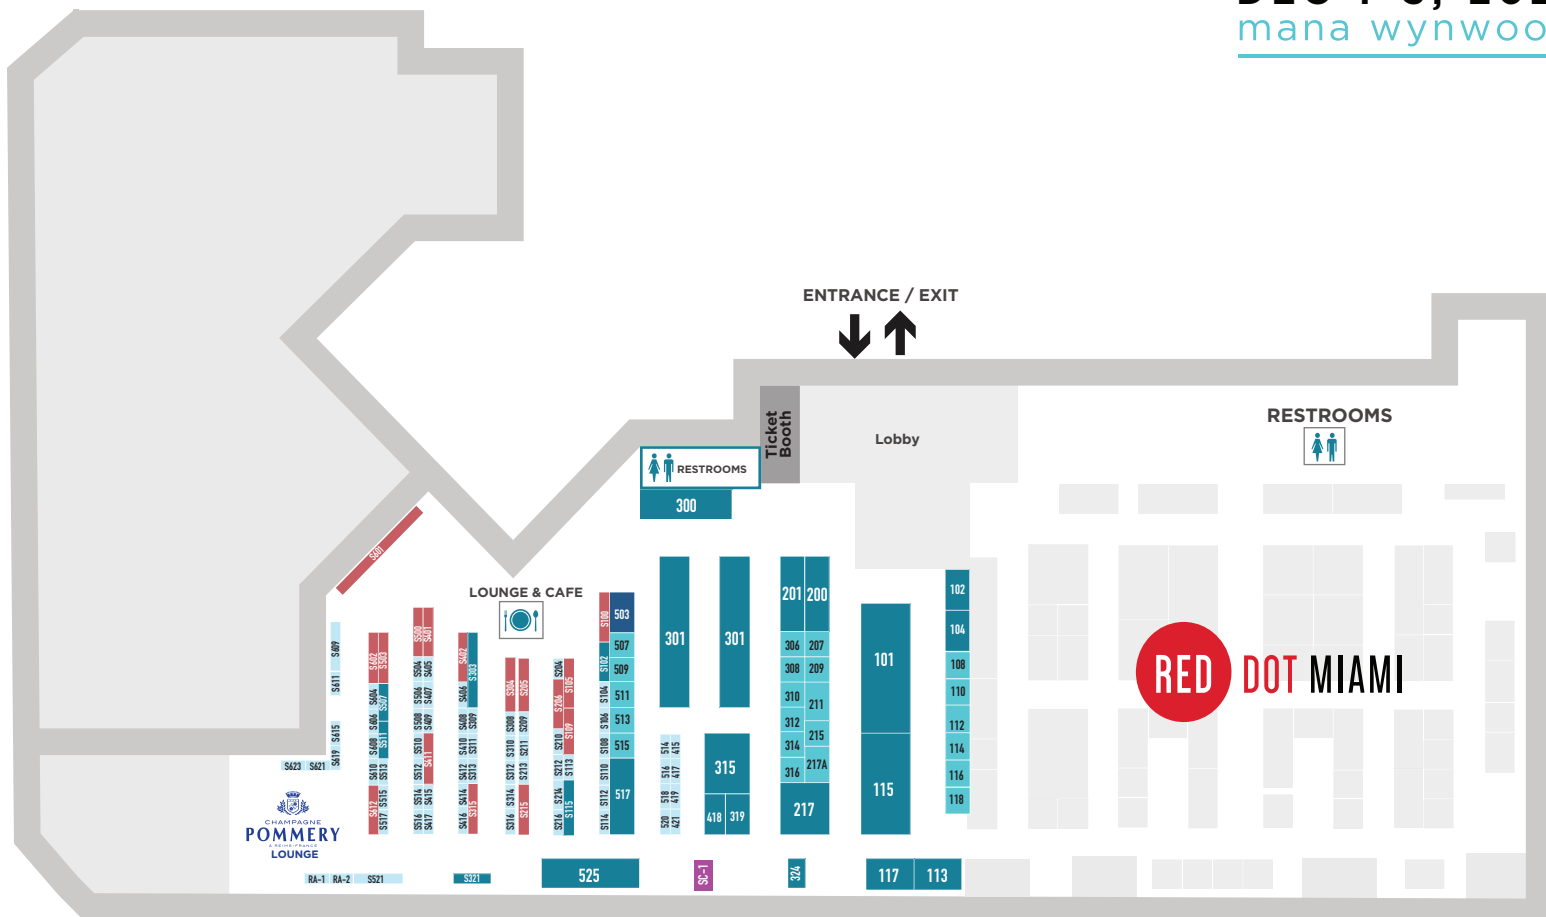

SPECTRUM

miami

DEC 1-5, 2021
mana wynwood

[SOLO] PROJECT BOOTH SIZE	SQ FT	PRICE
10' WALL		\$2,495
4X10'	40	\$2,995
4X20'	80	\$5,895

FEES	
[SOLO] CORNER FEE	\$195
STANDARD CORNER FEE	\$795
STANDARD MARKETING FEE	\$495

BOOTH SIZE	SQ FT	PRICE
8X10'	80	\$5,895
10X10'	100	\$6,095
10X16'	160	\$9,595
10X20'	200	\$11,995
10X22'	220	\$12,995
CUSTOM SIZE - INQUIRE ABOUT PRICING		

SCULPTURE SPACE	
FEATURED PLACEMENT	\$2,500
DISCRETIONARY PLACEMENT	\$1,500

Please Note: Booth prices shown reflect a 3% cash/check/wire discount. Discount does not apply if choosing to pay through credit card and/or PayPal.

LOCATION
Spectrum Miami
Mana Wynwood
2217 NW 5th Avenue @ NW 22nd Street
Miami, FL 33127