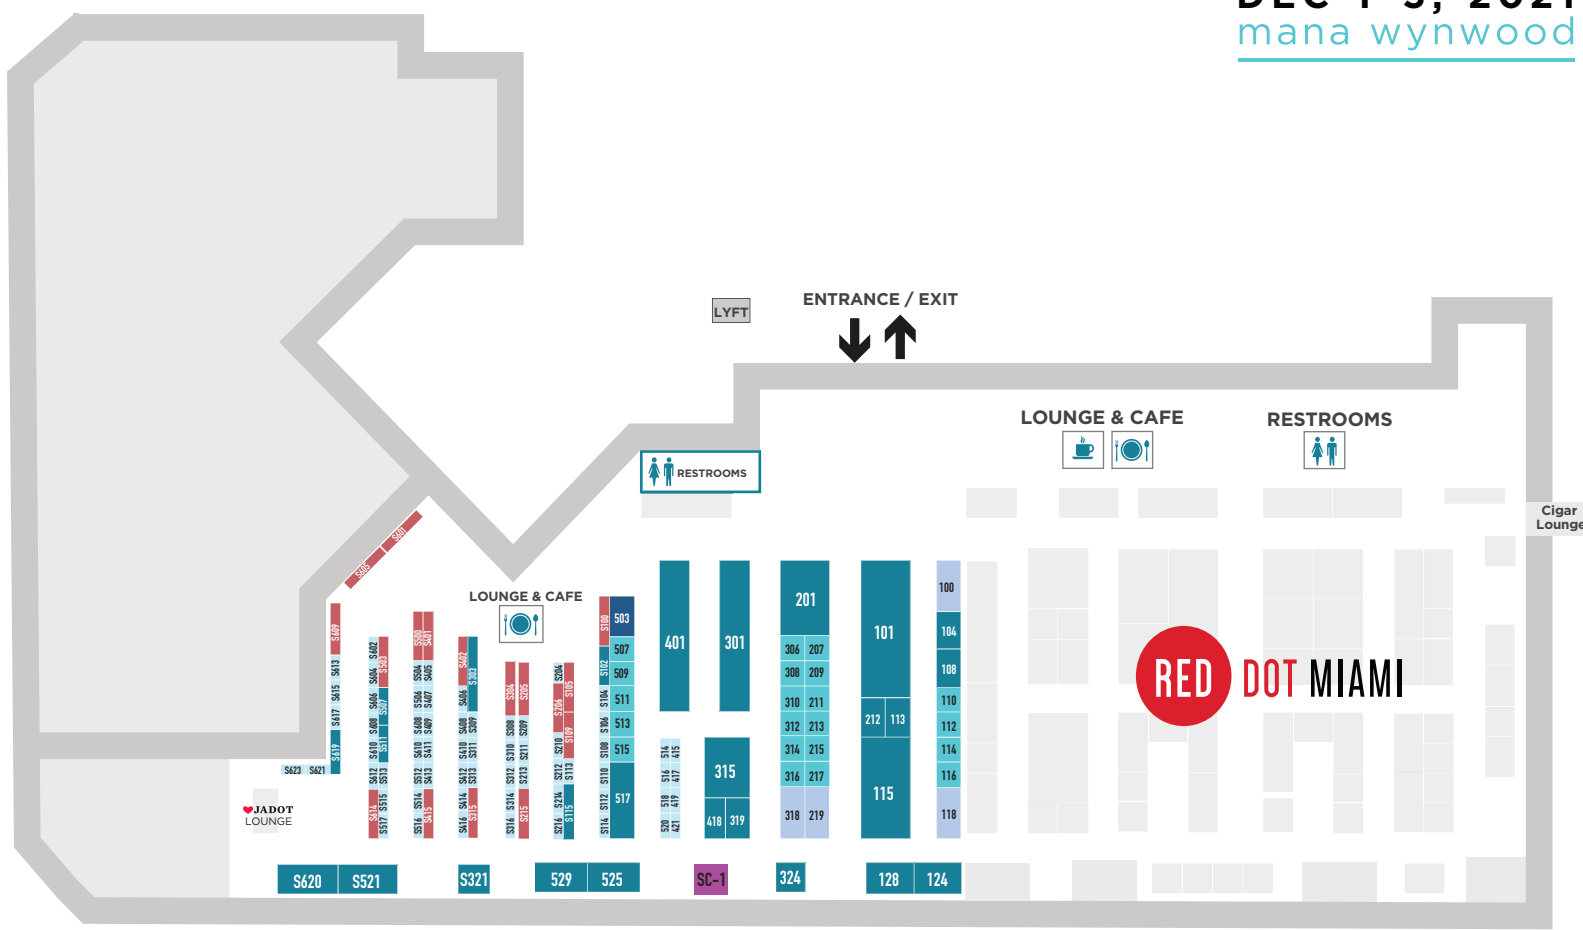

SPECTRUM miami

DEC 1-5, 2021
mana wynwood

[SOLO] PROJECT BOOTH SIZE	SQ FT	PRICE
10' WALL		\$2,495
4X10'	40	\$2,995
4X20'	80	\$5,895

FEES	
[SOLO] CORNER FEE	\$195
STANDARD CORNER FEE	\$795
STANDARD MARKETING FEE	\$495

BOOTH SIZE	SQ FT	PRICE
8X10'	80	\$5,895
10X10'	100	\$6,095
10X16'	160	\$9,595
10X20'	200	\$11,995
10X22'	220	\$12,995
CUSTOM SIZE - INQUIRE ABOUT PRICING		

SCULPTURE SPACE	
FEATURED PLACEMENT	\$2,500
DISCRETIONARY PLACEMENT	\$1,500

Please Note: Booth prices shown reflect a 3% cash/check/wire discount. Discount does not apply if choosing to pay through credit card and/or PayPal.

LOCATION
Spectrum Miami
Mana Wynwood
2217 NW 5th Avenue @ NW 22nd Street
Miami, FL 33127

FEES	
[SOLO] CORNER FEE	\$195
STANDARD CORNER FEE	\$795
STANDARD MARKETING FEE	\$495

BOOTH SIZE	SQ FT	PRICE
8X10'	80	\$5,895
10X10'	100	\$6,095
10X16'	160	\$9,595
10X20'	200	\$11,995
10X22'	220	\$12,995
CUSTOM SIZE - INQUIRE ABOUT PRICING		