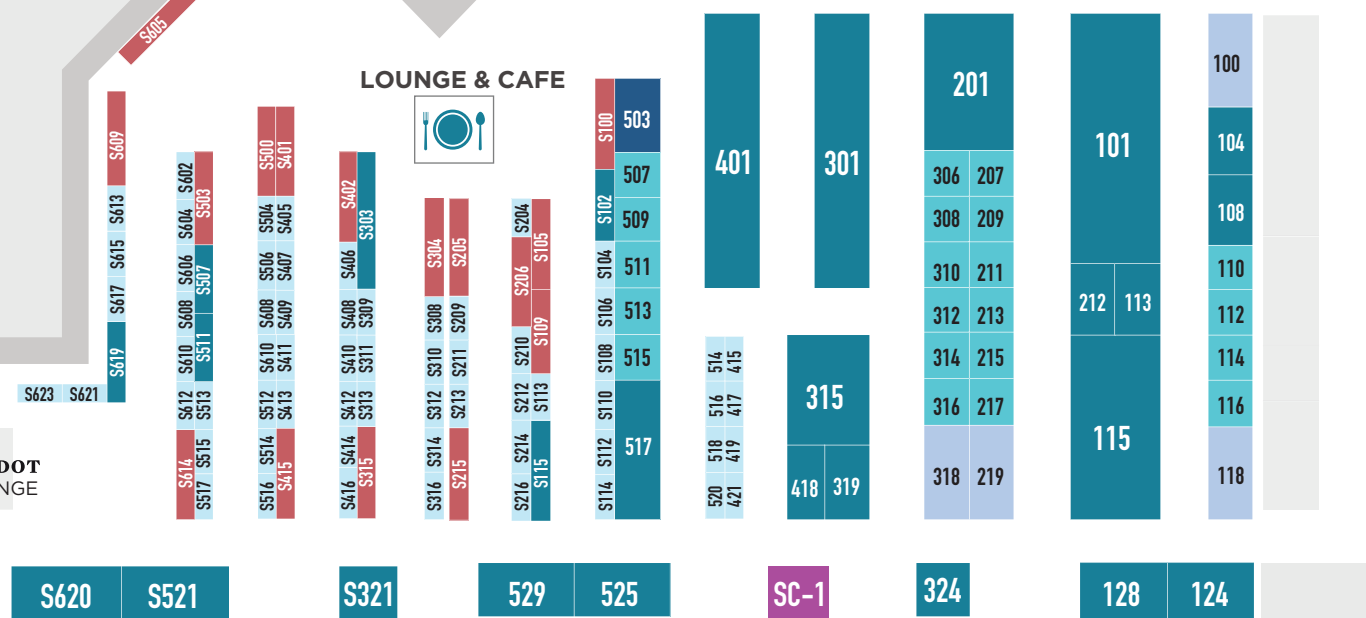

BOOTH SIZE	SQ FT	PRICE
8X10'	80	\$5,895
10X10'	100	\$6,095
10X16'	160	\$9,595
10X20'	200	\$11,995
10X22'	220	\$12,995
CUSTOM SIZE - INQUIRE ABOUT PRICING		

SCULPTURE SPACE	
FEATURED PLACEMENT	\$2,500
DISCRETIONARY PLACEMENT	\$1,500

Please Note: Booth prices shown reflect a 3% cash/check/wire discount. Discount does not apply if choosing to pay through credit card and/or PayPal.

LOCATION
Spectrum Miami
Mana Wynwood
2217 NW 5th Avenue @ NW 22nd Street
Miami, FL 33127

SPECTRUM
miam

DEC 1-5, 2021
mana wynwood

LYFT

ENTRANCE / EXIT

To **RED DOT MIAMI**

LOUNGE & CAFE

JADOT LOUNGE

[SOLO] PROJECT BOOTH SIZE	SQ FT	PRICE
10' WALL		\$2,495
4X10'	40	\$2,995
4X20'	80	\$5,895

FEES	
[SOLO] CORNER FEE	\$195
STANDARD CORNER FEE	\$795
STANDARD MARKETING FEE	\$495

BOOTH SIZE	SQ FT	PRICE
8X10'	80	\$5,895
10X10'	100	\$6,095
10X16'	160	\$9,595
10X20'	200	\$11,995
10X22'	220	\$12,995
CUSTOM SIZE - INQUIRE ABOUT PRICING		