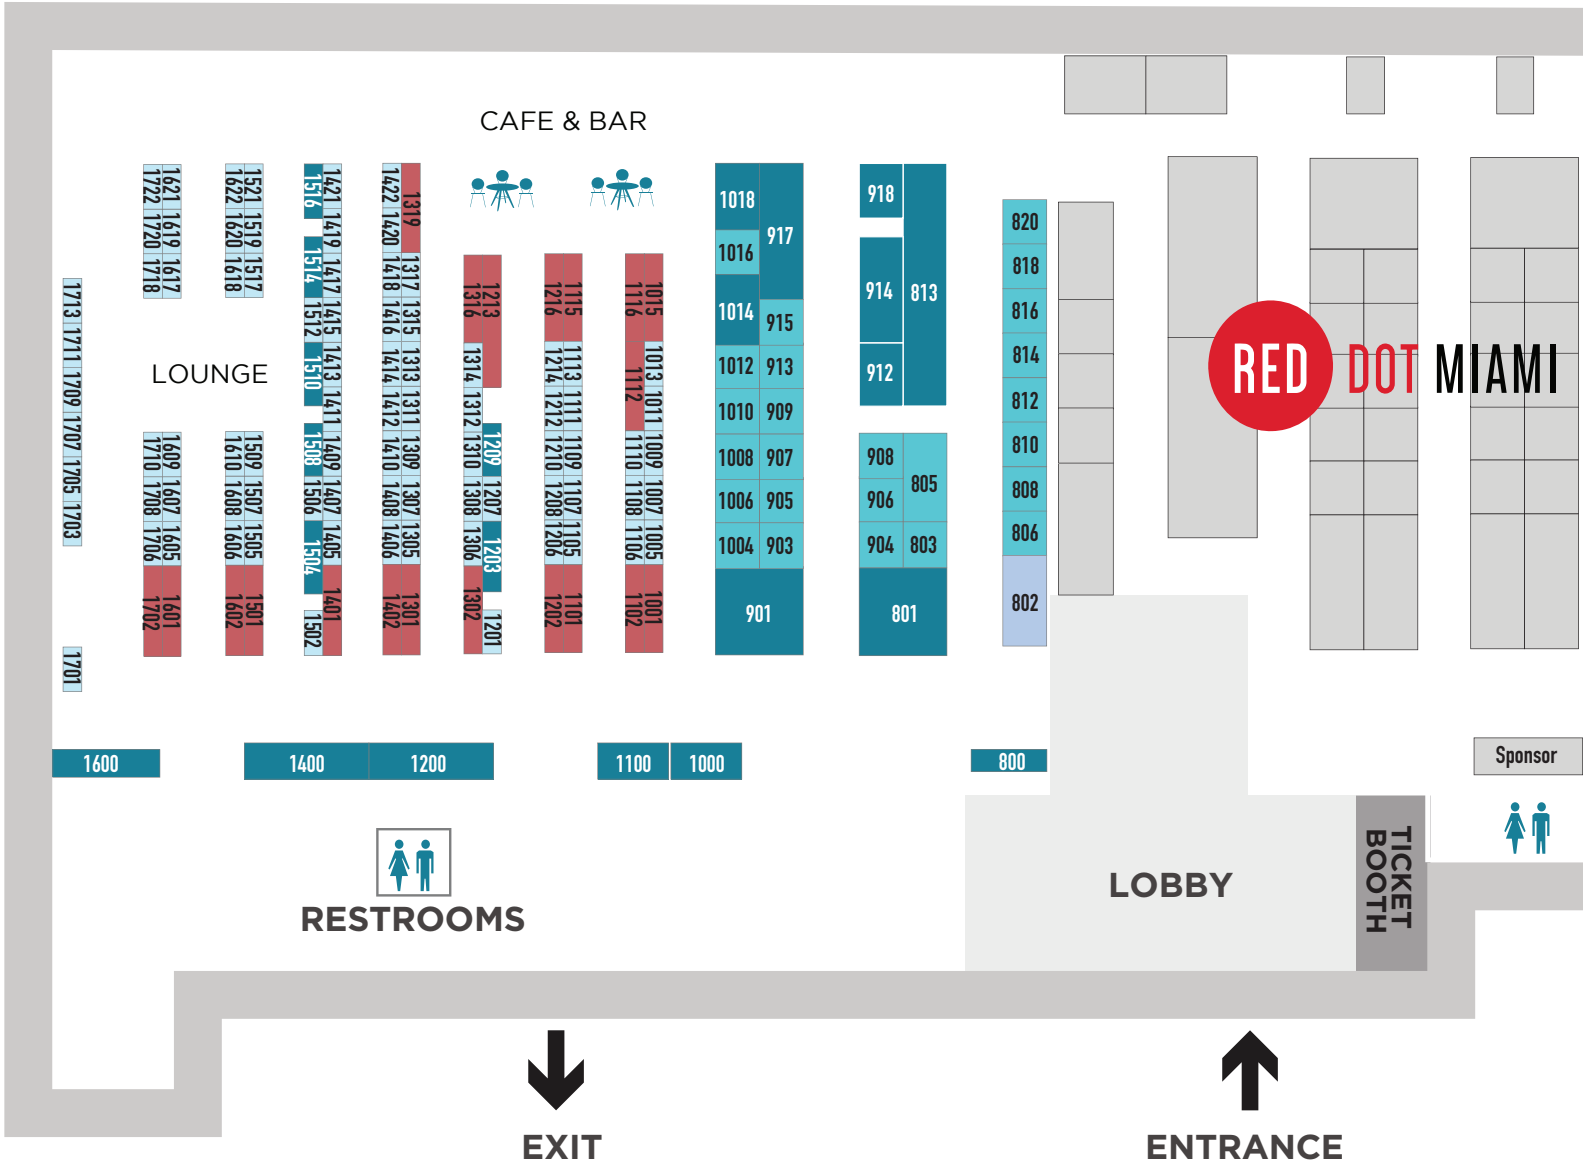

SPECTRUM

miami

NOV. 30-DEC. 4, 2022

mana wynwood

[SOLO] PROJECT	BOOTH SIZE	SQ. FT.	PRICE	COOP AD FEE	TOTAL
●	4X10'	40	$3,295	$495	$3,790
●	4X20'	80	$6,295	$495	$6,790

BOOTH SIZE	SQ. FT.	PRICE	COOP AD FEE	TOTAL	
●	8X10'	80	$6,295	$495	$6,790
●	10X10'	100	$6,495	$495	$6,990
●	10X16'	160	$10,195	$495	$10,690
●	10X20'	200	$12,695	$495	$13,190
●	10X22'	220	$13,750	$495	$14,245
●	CUSTOM SIZE - INQUIRE ABOUT PRICING				

FEES

[SOLO] CORNER FEE	$195
STANDARD CORNER FEE	$795

LOCATION
SPECTRUM MIAMI
MANA WYNWOOD, 2217 NW 5TH AVE.
@ NW 22ND ST. MIAMI, FL 33127