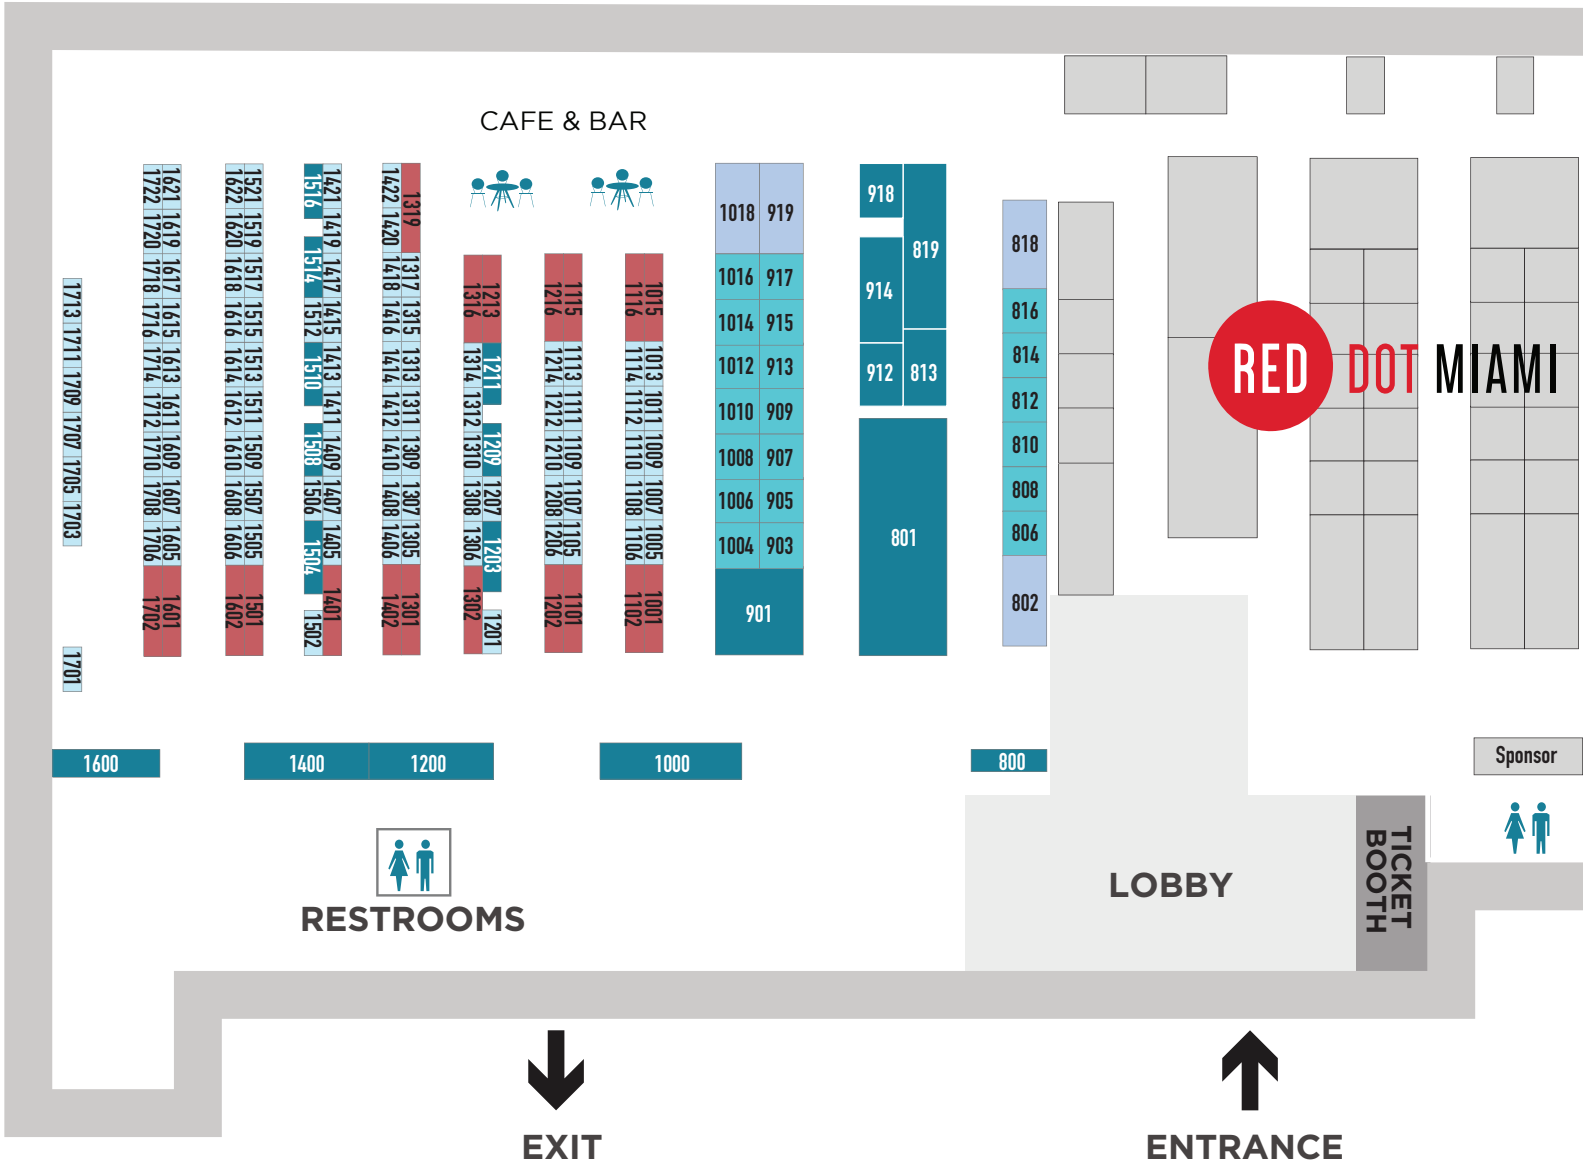

SPECTRUM

miami

NOV. 30-DEC. 4, 2022

mana wynwood

[SOLO] PROJECT	BOOTH SIZE	SQ. FT.	PRICE	COOP AD FEE	TOTAL
●	4X10'	40	$3,295	$495	$3,790
●	4X20'	80	$6,295	$495	$6,790

BOOTH SIZE	SQ. FT.	PRICE	COOP AD FEE	TOTAL	
●	8X10'	80	$6,295	$495	$6,790
●	10X10'	100	$6,495	$495	$6,990
●	10X16'	160	$10,195	$495	$10,690
●	10X20'	200	$12,695	$495	$13,190
●	10X22'	220	$13,750	$495	$14,245
●	CUSTOM SIZE - INQUIRE ABOUT PRICING				

FEES

[SOLO] CORNER FEE	$195
STANDARD CORNER FEE	$795

LOCATION
SPECTRUM MIAMI
MANA WYNWOOD, 2217 NW 5TH AVE.
@ NW 22ND ST. MIAMI, FL 33127