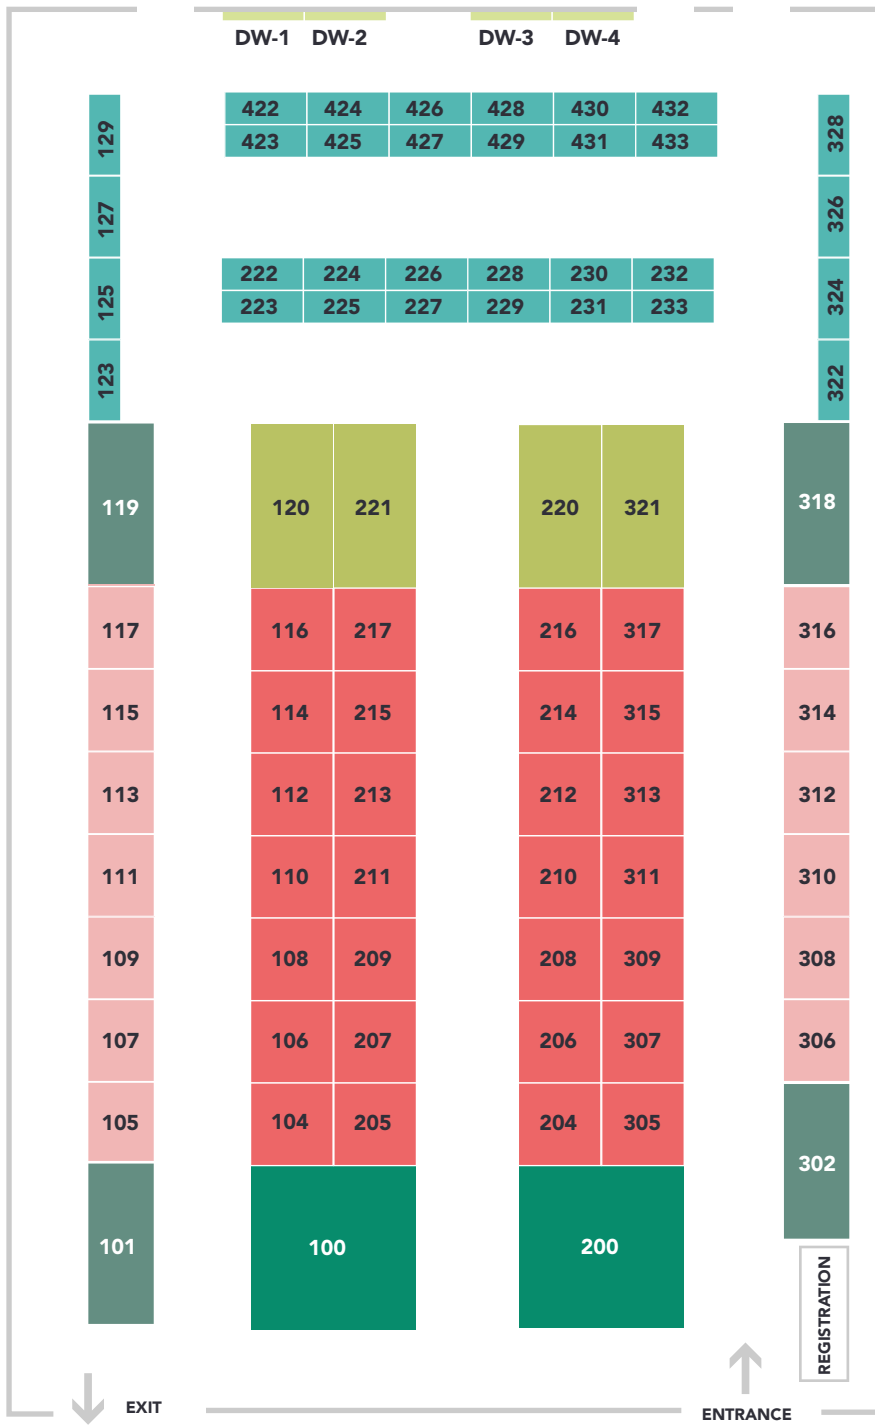

CAFE

RESTROOMS

SPECTRUM

wynwood art fair
FEBRUARY 17-20, 2022

LOCATION

1700 NE 2nd Avenue
Miami, FL 33130

BOOTH SIZE	SQ FT	PRICE
4' X 10'	40 SQ FT	\$2,995
8' X 10'	80 SQ FT	\$3,995
10' X 10'	100 SQ FT	\$4,995
8' X 20'	160 SQ FT	\$7,990
10' X 20'	200 SQ FT	\$9,990
20' X 20'	400 SQ FT	\$19,980
10' WALL	-	\$995

CORNER FEES

Corner booths under 8 feet	\$400
Corner booths 8 feet or larger	\$750

MARKETING FEE

A required Marketing Package Fee of \$495 will be accessed for all exhibitors. It covers cooperative fair marketing and advertising, including but not limited to street banners, print advertising, social media, direct mail, RWAG Marketplace inclusion, Exhibitor Directory, digital Collector ePasses, and more.

Please Note: Booth prices shown reflect a 3% cash/check/wire discount. Discount does not apply if choosing to pay through credit card and/or PayPal.