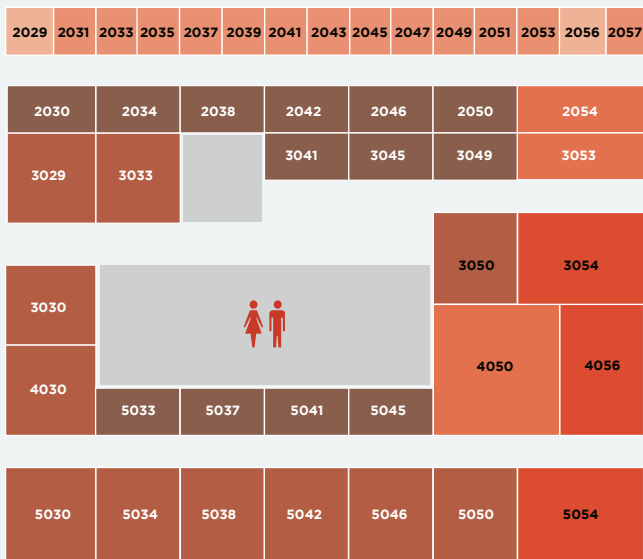

SCULPTURE CAFE & ART TALKS

JASON PEREZ ART

BAR & DEMO AREA

ENTRANCE

[SOLO] BOOTH SIZE SQ. FT. PRICE COOP AD FEE TOTAL

- SMALL APPROX. 100 SQ. FT. \$1,995 + \$295 = \$2,290
- MEDIUM APPROX. 125 SQ. FT. \$2,195 + \$295 = \$2,490

BOOTH SIZE SQ. FT. PRICE COOP AD FEE TOTAL

- SMALL APPROX. 200 SQ. FT. \$3,695 + \$695 = \$4,390
- MEDIUM APPROX. 400 SQ. FT. \$6,995 + \$695 = \$7,690
- LARGE APPROX. 600 SQ. FT. \$10,995 + \$695 = \$11,690
- Custom size - inquire about pricing