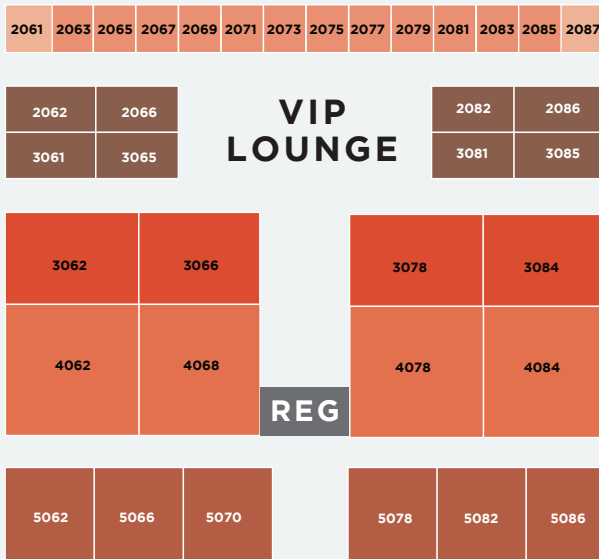

SCULPTURE CAFE & ART TALKS

JASON PEREZ ART

BAR & DEMO AREA

ENTRANCE

[SOLO] BOOTH SIZE SQ. FT. PRICE COOP AD FEE TOTAL

- SMALL APPROX. 100 SQ. FT. \$1,995 + \$295 = \$2,290
- MEDIUM APPROX. 125 SQ. FT. \$2,195 + \$295 = \$2,490

BOOTH SIZE SQ. FT. PRICE COOP AD FEE TOTAL

- SMALL APPROX. 200 SQ. FT. \$3,695 + \$695 = \$4,390
- MEDIUM APPROX. 400 SQ. FT. \$6,995 + \$695 = \$7,690
- LARGE APPROX. 600 SQ. FT. \$10,995 + \$695 = \$11,690
- Custom size - inquire about pricing