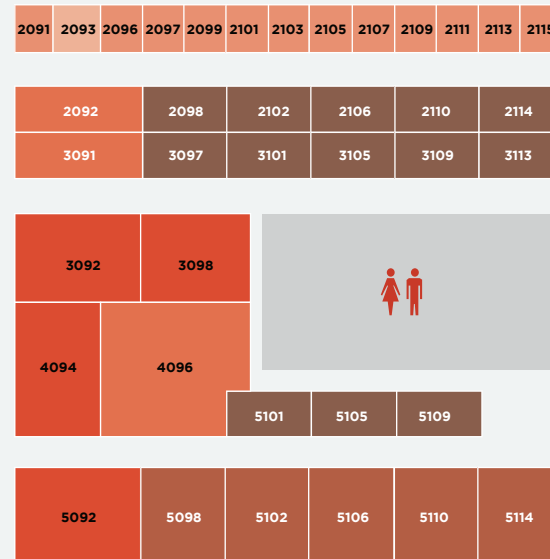

SCULPTURE CAFE & ART TALKS

JASON PEREZ ART

BAR & DEMO AREA

ENTRANCE

[SOLO] BOOTH SIZE SQ. FT. PRICE COOP AD FEE TOTAL

- SMALL APPROX. 100 SQ. FT. \$1,995 + \$295 = \$2,290
- MEDIUM APPROX. 125 SQ. FT. \$2,195 + \$295 = \$2,490

BOOTH SIZE SQ. FT. PRICE COOP AD FEE TOTAL

- SMALL APPROX. 200 SQ. FT. \$3,695 + \$695 = \$4,390
- MEDIUM APPROX. 400 SQ. FT. \$6,995 + \$695 = \$7,690
- LARGE APPROX. 600 SQ. FT. \$10,995 + \$695 = \$11,690
- Custom size - inquire about pricing