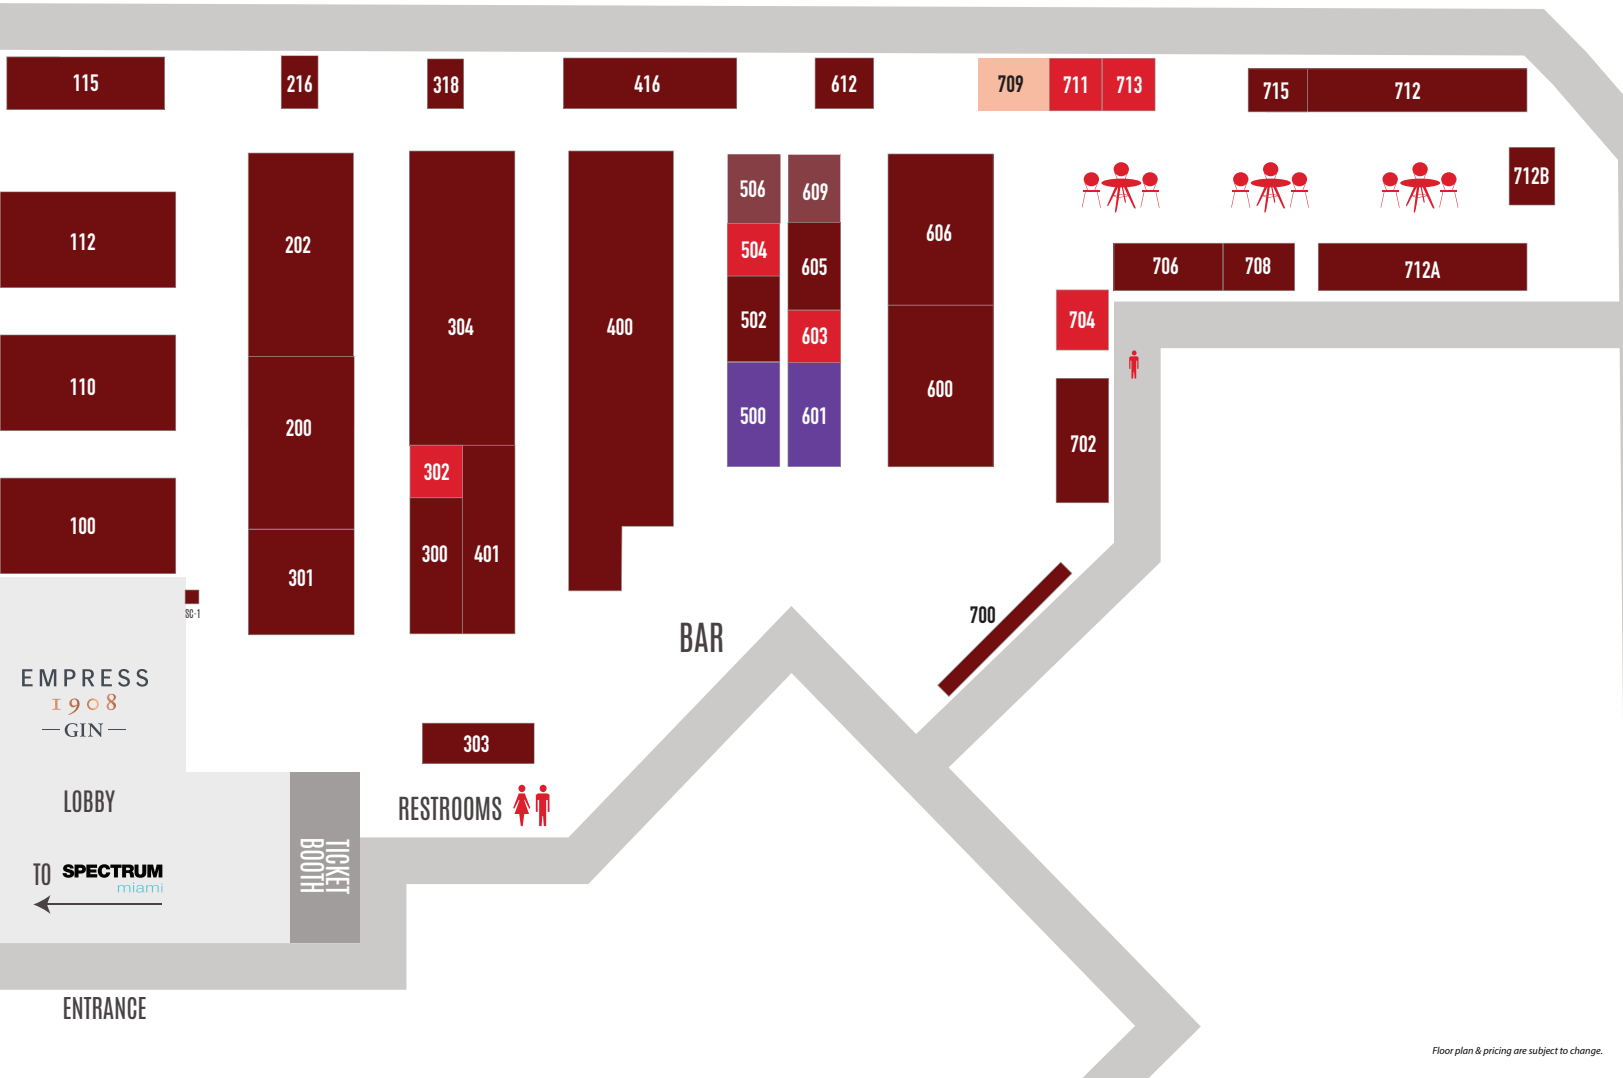

BOOTH SIZE	SQ. FT.	PRICE	COOP AD FEE	TOTAL
4 X 20'	80	$7,595	$695	$8,290
12 X 12'	144	$8,895	$695	$9,590
12 X 14'	168	$9,999	$695	$10,694
12 X 16'	192	$11,399	$695	$12,094
12 X 18'	216	$12,625	$695	$13,320
12 X 20'	240	$13,895	$695	$14,590
12 X 22'	264	$14,995	$695	$15,690
12 X 24'	288	$16,095	$695	$16,790
12 X 36'	432	$23,795	$695	$24,490
CUSTOM SIZE - INQUIRE ABOUT PRICING				

ADDITIONAL CHARGES

- Standard Corner Fee for 10' X 10' booths or larger with corner locations — add $795
- Coop Ad & Marketing Fee applies to each exhibitor.

Please note: Booth prices shown reflect a 3% cash/check/wire discount. Discount does not apply if choosing to pay through credit card and/or PayPal. Prices effective January 20, 2022.

LOCATION

Red Dot Miami
Mana Wynwood
2217 NW 5th Avenue @ NW 22nd Street
Miami, FL 33127