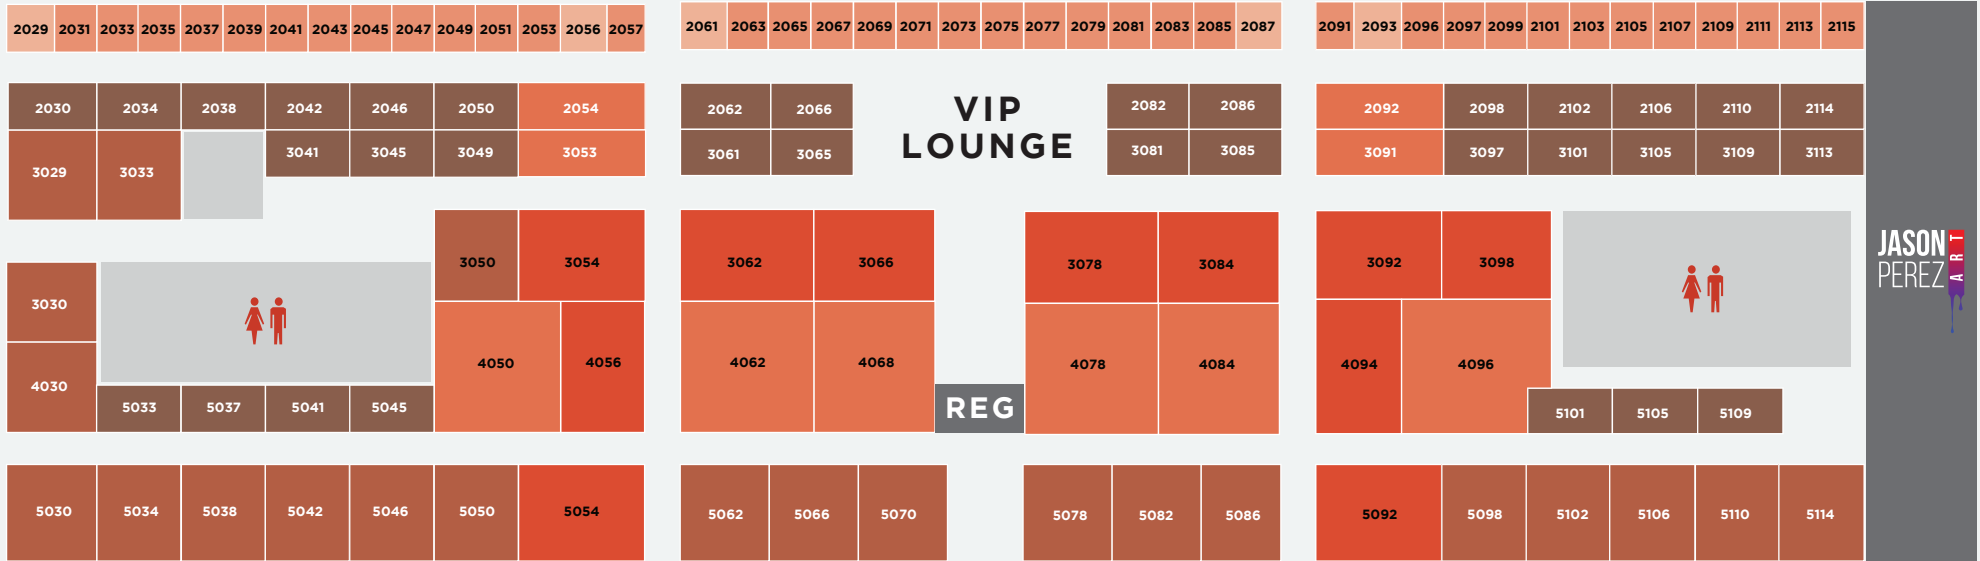

artexpo

AT THE MART

CHICAGO

OCTOBER 8 – 11, 2026

SCULPTURE CAFE & ART TALKS

BAR & DEMO AREA

JASON PEREZ ART

ENTRANCE

[SOLO] BOOTH SIZE	SQ. FT.	PRICE	COOP AD FEE	TOTAL
SMALL	APPROX. 100 SQ. FT.	\$1,995	+ \$295	= \$2,290
MEDIUM	APPROX. 125 SQ. FT.	\$2,195	+ \$295	= \$2,490

BOOTH SIZE	SQ. FT.	PRICE	COOP AD FEE	TOTAL
SMALL	APPROX. 200 SQ. FT.	\$3,695	+ \$695	= \$4,390
MEDIUM	APPROX. 400 SQ. FT.	\$6,995	+ \$695	= \$7,690
LARGE	APPROX. 600 SQ. FT.	\$10,995	+ \$695	= \$11,690
Custom size	- inquire about pricing			

ADDITIONAL CHARGES

- Coop Ad & Marketing Fee applies to each exhibitor.

Please note: Booth prices shown reflect a 3% cash/check/wire discount. Discount does not apply if choosing to pay through credit card and/or PayPal.