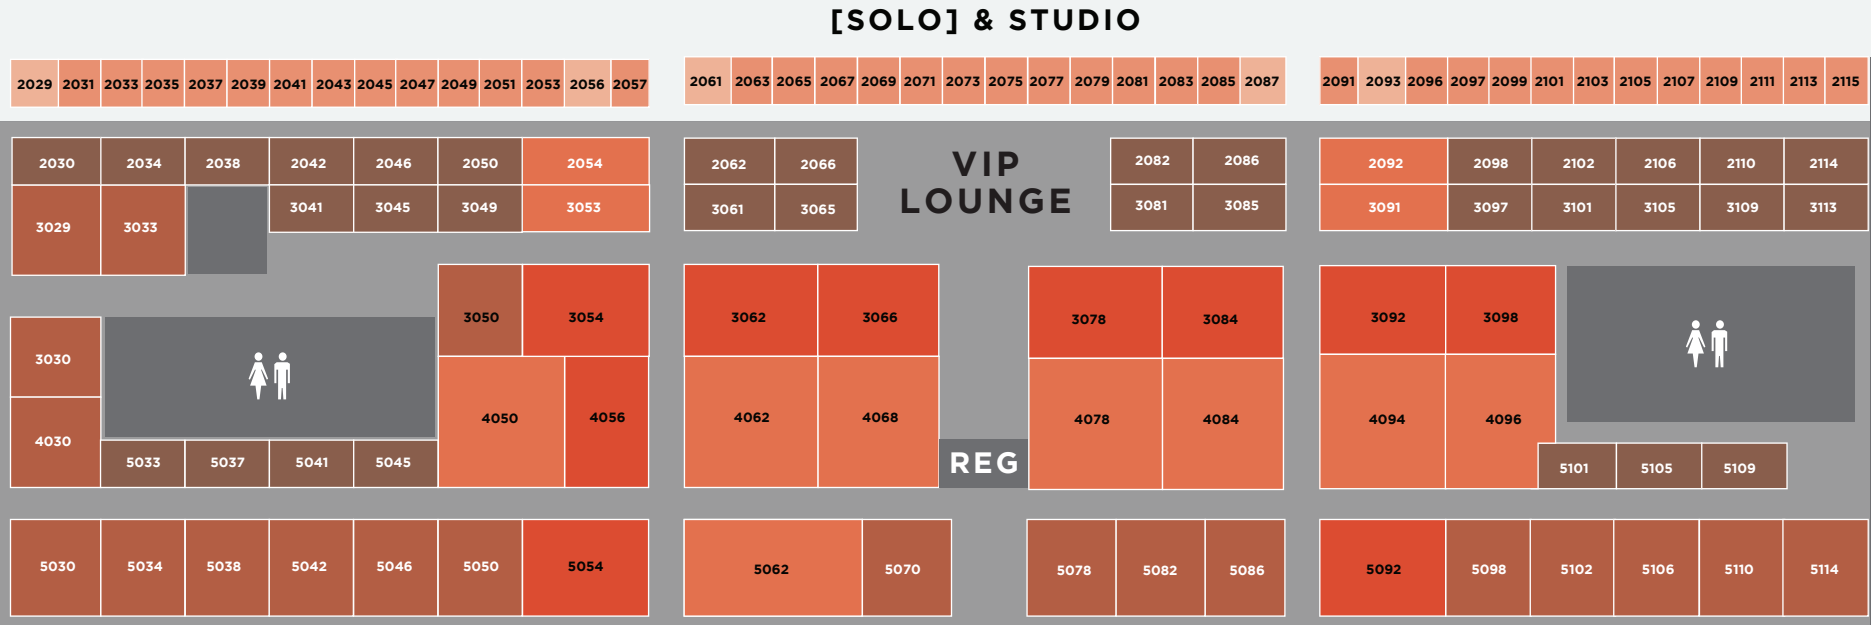

# artexpo

## AT THE MART

### CHICAGO

OCTOBER 8 – 11, 2026

ART TALKS  
&  
SCULPTURE  
CAFE

BAR &  
DEMO  
AREA

GRAFFITI & STREET  
ART AREA

GALLERY PAVILION

ENTRANCE

GALLERY PAVILION

[SOLO] BOOTH SIZE	SQ FT	PRICE	COOP AD FEE	TOTAL
● SMALL	APPROX. 100 SQ FT	\$1,995	+ \$295	= \$2,290

BOOTH SIZE	SQ FT	PRICE	COOP AD FEE	TOTAL
● SMALL	APPROX. 200 SQ FT.	\$3,695	+ \$695	= \$4,390
● MEDIUM	APPROX. 400 SQ FT.	\$6,995	+ \$695	= \$7,690
● LARGE	APPROX. 600 SQ FT.	\$10,995	+ \$695	= \$11,690
● Custom size	- inquire about pricing			