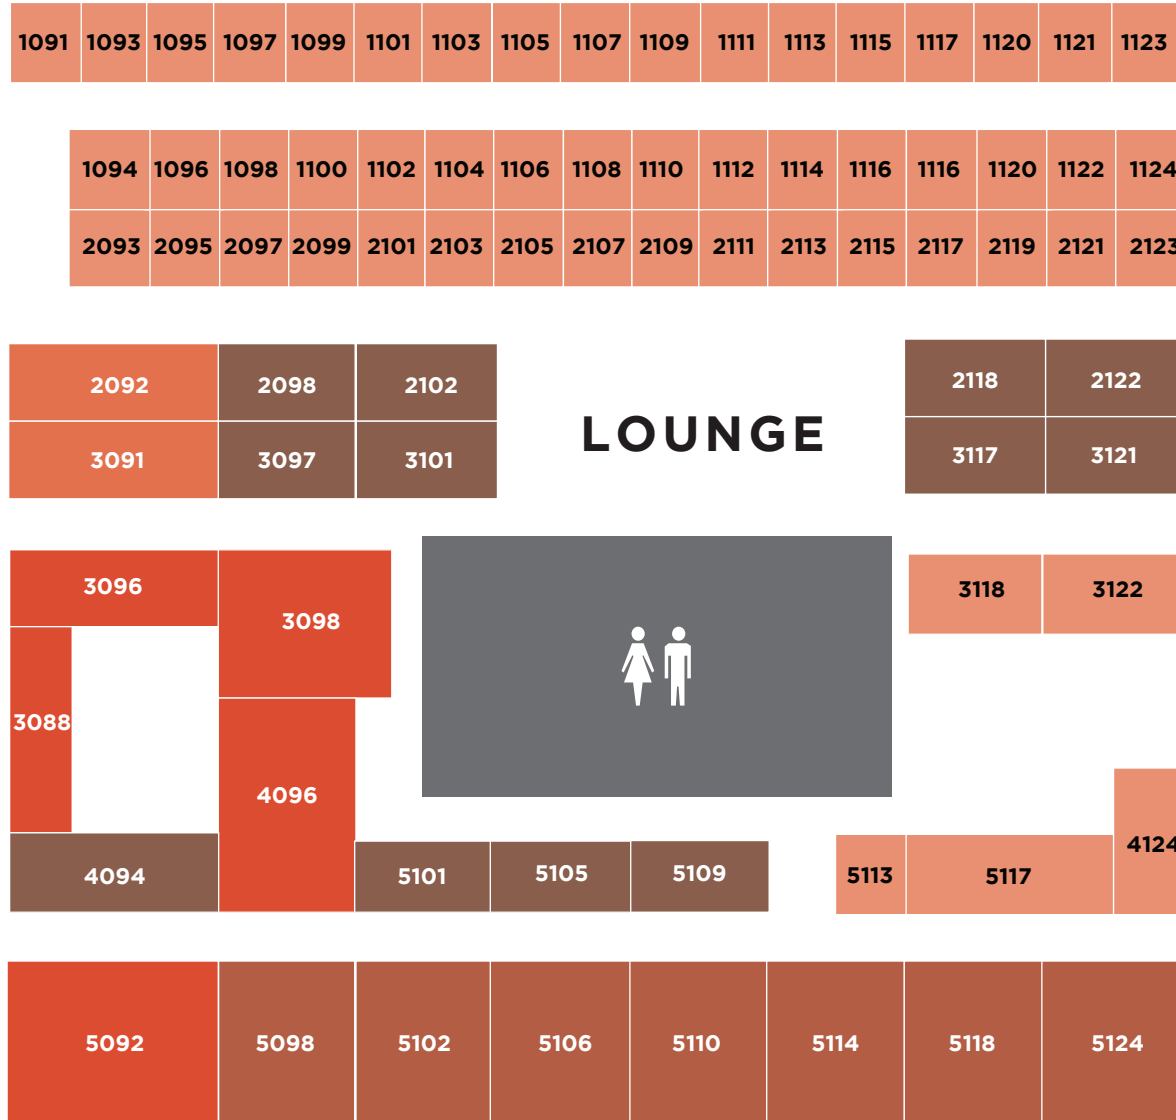

SPECTRUM chicago

OCT. 7 - 10, 2026

chicago
ART FAIR

BAR &
THEATER

[SOLO] BOOTH SIZE	SQ FT	PRICE	COOP AD FEE	TOTAL
● SMALL	APPROX. 100 SQ FT	\$2,195	+ \$295	= \$2,490

BOOTH SIZE	SQ FT	PRICE	COOP AD FEE	TOTAL
● SMALL	APPROX. 200 SQ FT.	\$3,695	+ \$695	= \$4,390
● MEDIUM	APPROX. 400 SQ FT.	\$6,995	+ \$695	= \$7,690
● LARGE	APPROX. 600 SQ FT.	\$10,995	+ \$695	= \$11,690
● Custom size	- inquire about pricing			

ADDITIONAL CHARGES

- Coop Ad & Marketing Fee applies to each exhibitor.

Please note: Booth prices shown reflect a 3% cash/check/wire discount. Discount does not apply if choosing to pay through credit card and/or PayPal.